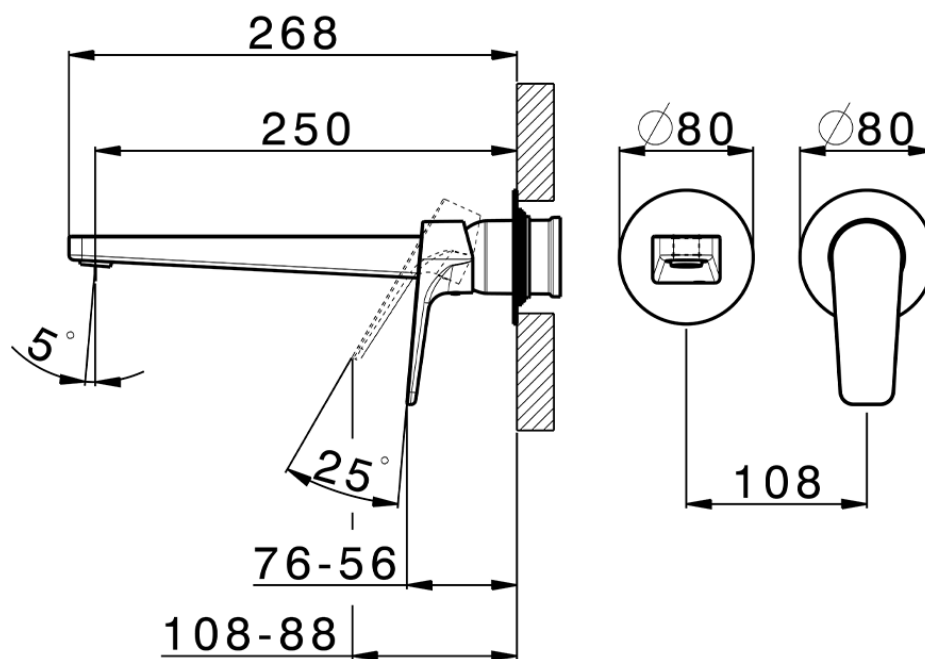

Exposed part for single lever washbasin valve ROCK&ROLL_RK005511

RK005511

<https://en.cisal.it/exposed-part-for-single-lever-washbasin-valve-rockroll-rk005511>

2026-04-06