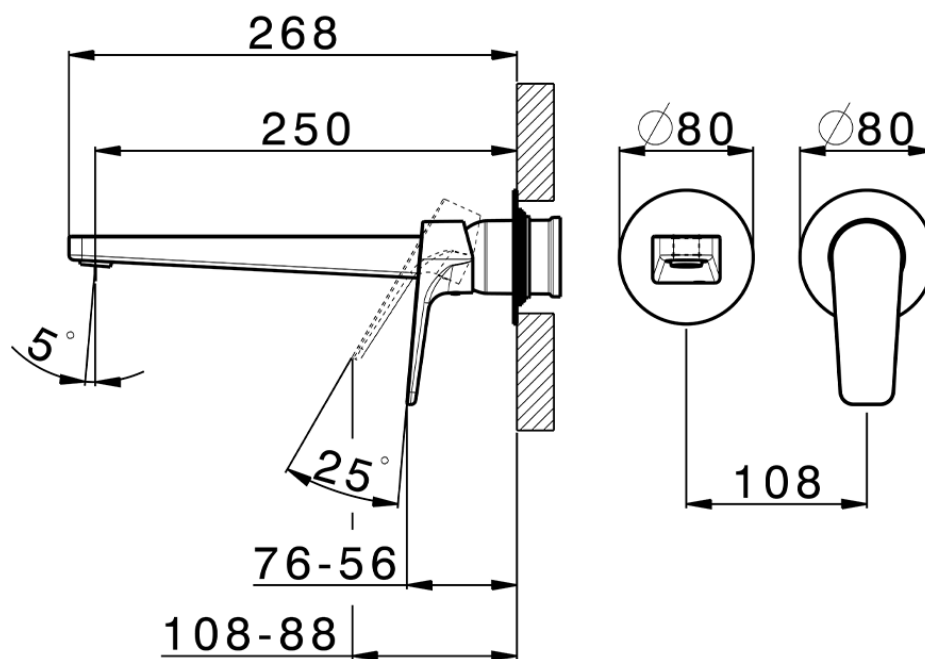

Exposed part for single lever washbasin valve ROCK&ROLL_RK005511

RK005511

<https://en.cisal.it/exposed-part-for-single-lever-washbasin-valve-rockroll-rk005511>

2026-05-17