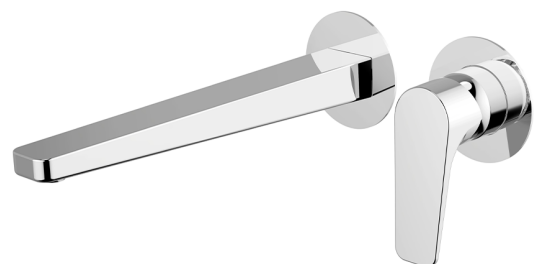

## Exposed part for single lever washbasin valve ROCK&ROLL\_RK005511

MODEL **RK005511**

Exposed part for single lever washbasin valve, without concealed part, spout L.250 mm, for item Easy-Box ZA002450-ZA025510

### AVAILABLE FINISHINGS

-  **21** 21 Chrome
-  **2F** 2F Brushed Nickel
-  **40** 40 Matt Black

## Exposed part for single lever washbasin valve ROCK&ROLL\_RK005511

RK005511

<https://en.cisal.it/exposed-part-for-single-lever-washbasin-valve-rockroll-rk005511>

2026-06-14