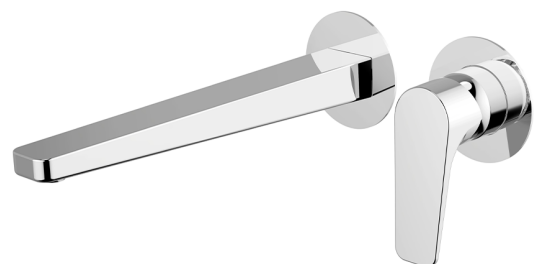

Exposed part for single lever washbasin valve ROCK&ROLL_RK005511

MODEL **RK005511**

Exposed part for single lever washbasin valve, without concealed part, spout L.250 mm, for item Easy-Box ZA002450-ZA025510

AVAILABLE FINISHINGS

-  **21** 21 Chrome
-  **2F** 2F Brushed Nickel
-  **40** 40 Matt Black

CHARACTERISTICS

Installation **Concealed**
 Required concealed parts **ZA002450**

Exposed part for single lever washbasin valve ROCK&ROLL_RK005511

RK005511

<https://en.cisal.it/exposed-part-for-single-lever-washbasin-valve-rockroll-rk005511>

2026-05-17