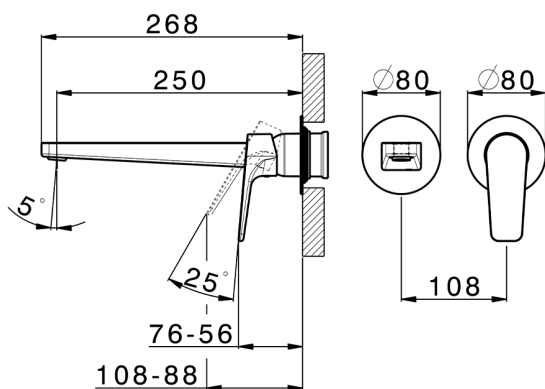

Exposed part for single lever washbasin valve ROCK&ROLL_RK005511

MODEL **RK005511**

Exposed part for single lever washbasin valve, without concealed part, spout L.250 mm, for item Easy-Box ZA002450-ZA025510

AVAILABLE FINISHINGS

-  **21** 21 Chrome
-  **2F** 2F Brushed Nickel
-  **40** 40 Matt Black

CHARACTERISTICS

Installation **Concealed**
 Required concealed parts **ZA002450**

Exposed part for single lever washbasin valve ROCK&ROLL_RK005511

RK005511

<https://en.cisal.it/exposed-part-for-single-lever-washbasin-valve-rockroll-rk005511>

2026-05-17