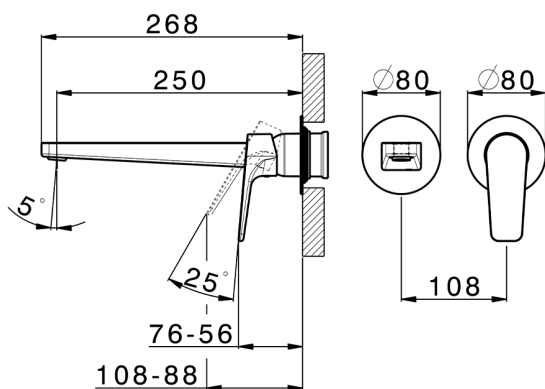

## Exposed part for single lever washbasin valve ROCK&ROLL\_RK005511

MODEL **RK005511**

Exposed part for single lever washbasin valve, without concealed part, spout L.250 mm, for item Easy-Box ZA002450-ZA025510

## Exposed part for single lever washbasin valve ROCK&ROLL\_RK005511

RK005511

<https://en.cisal.it/exposed-part-for-single-lever-washbasin-valve-rockroll-rk005511>

2026-06-14