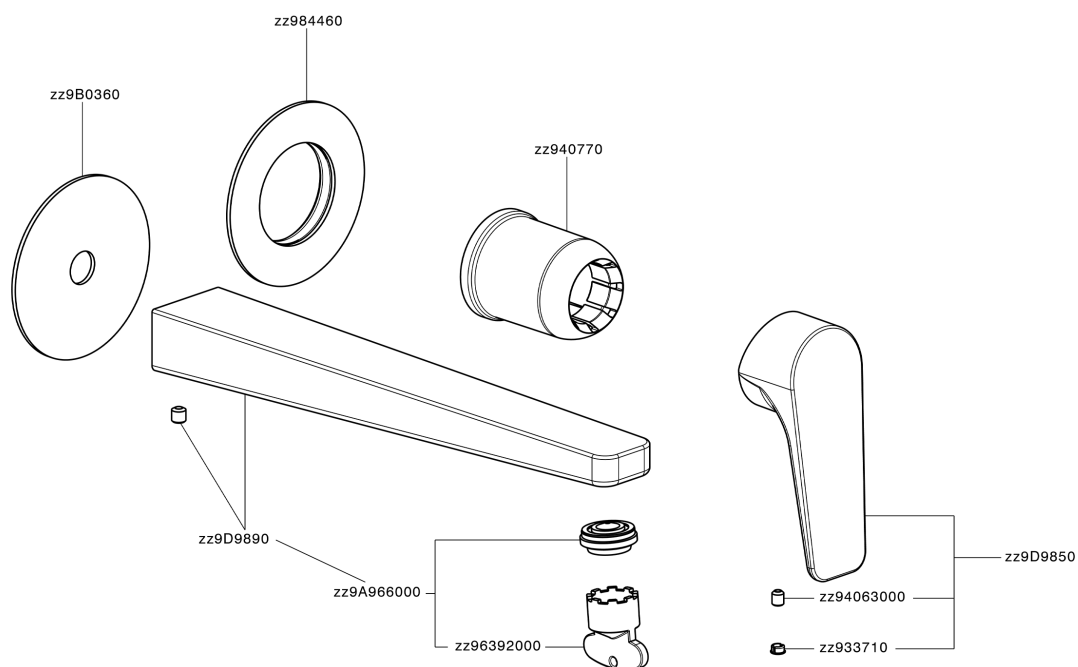

Exposed part for single lever washbasin valve ROCK&ROLL_RK005511

RK005511

<https://en.cisal.it/exposed-part-for-single-lever-washbasin-valve-rockroll-rk005511>

2026-06-14