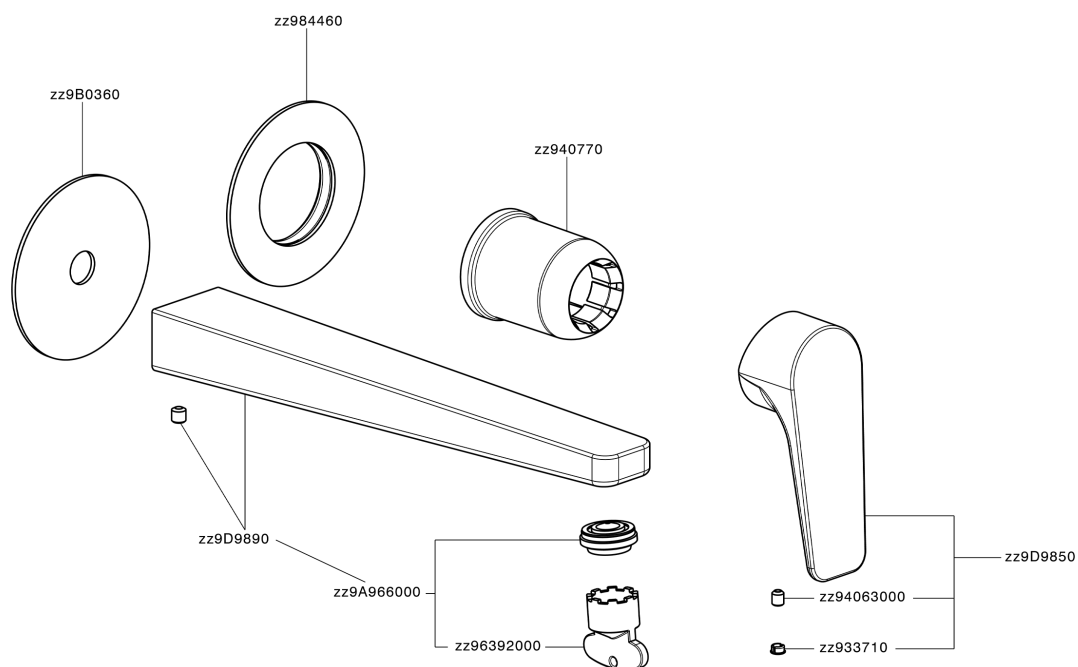

## Exposed part for single lever washbasin valve ROCK&ROLL\_RK005511

MODEL **RK005511**

Exposed part for single lever washbasin valve, without concealed part, spout L.250 mm, for item Easy-Box ZA002450-ZA025510

### CHARACTERISTICS

Installation **Concealed**  
 Required concealed parts **ZA002450**

## Exposed part for single lever washbasin valve ROCK&ROLL\_RK005511

RK005511

<https://en.cisal.it/exposed-part-for-single-lever-washbasin-valve-rockroll-rk005511>

2026-06-14