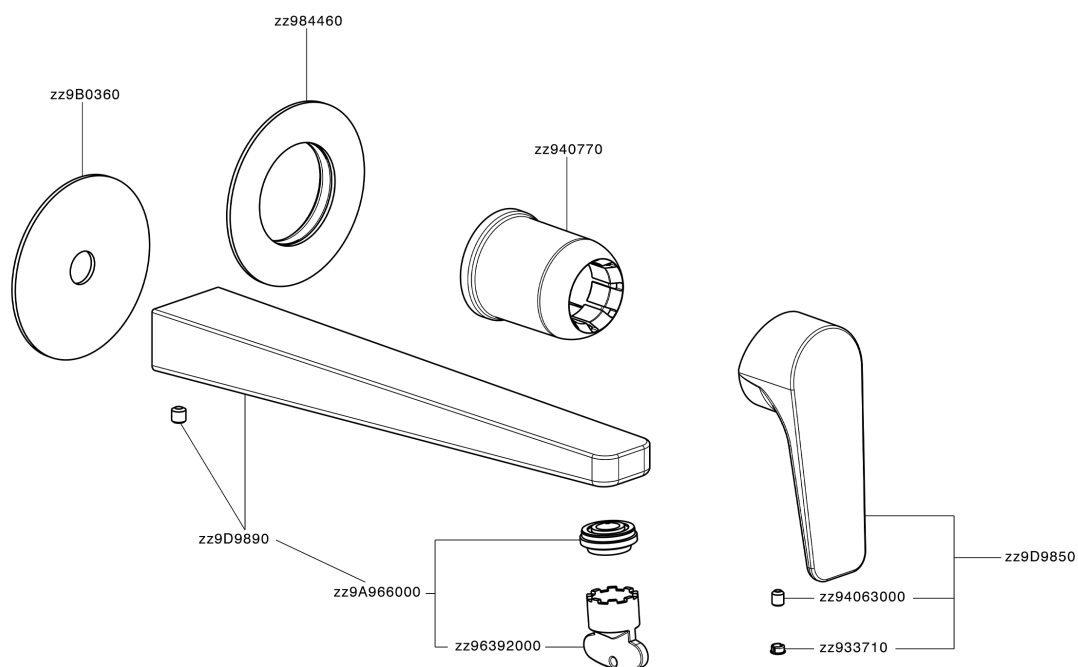

## Exposed part for single lever washbasin valve ROCK&ROLL\_RK005511

RK005511

<https://en.cisal.it/exposed-part-for-single-lever-washbasin-valve-rockroll-rk005511>

2026-06-13