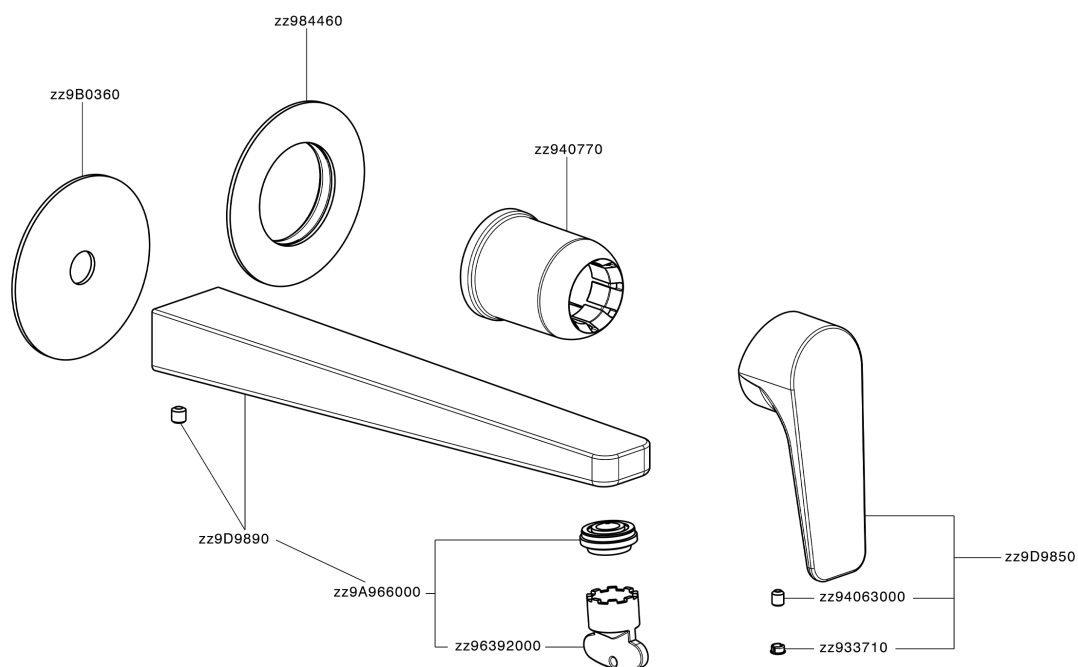

Exposed part for single lever washbasin valve ROCK&ROLL_RK005511

RK005511

<https://en.cisal.it/exposed-part-for-single-lever-washbasin-valve-rockroll-rk005511>

2026-04-06