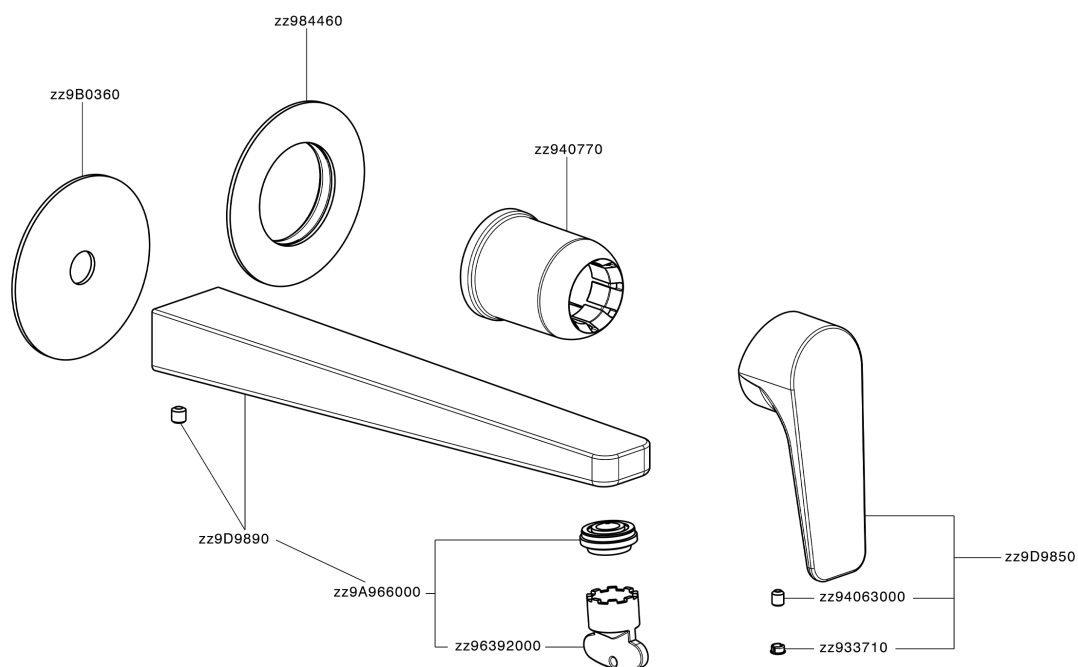

Exposed part for single lever washbasin valve ROCK&ROLL_RK005511

RK005511

<https://en.cisal.it/exposed-part-for-single-lever-washbasin-valve-rockroll-rk005511>

2026-05-17