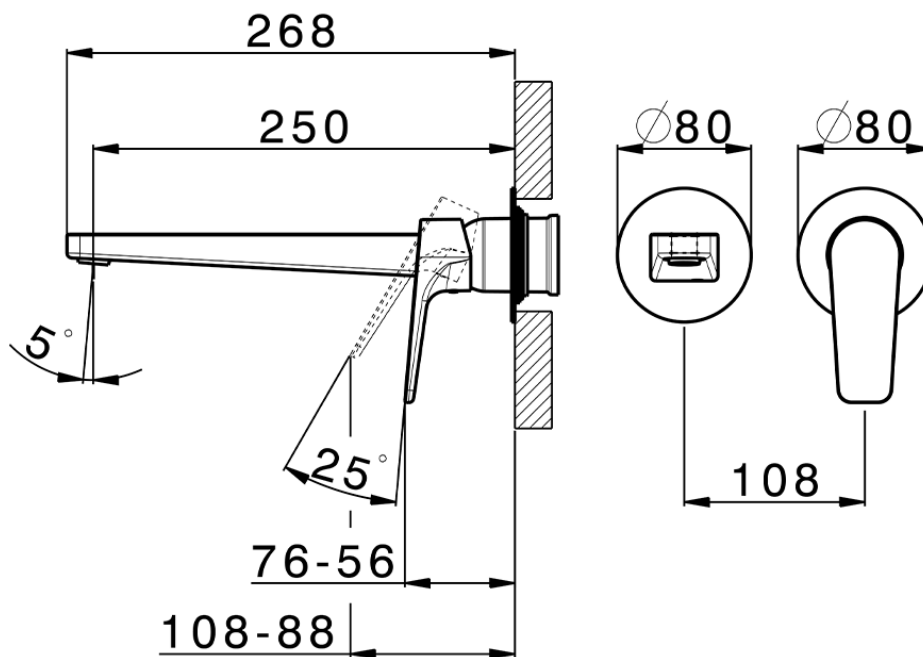

Exposed part for single lever washbasin valve ROCK&ROLL_RK005511

RK005511

<https://en.cisal.it/exposed-part-for-single-lever-washbasin-valve-rockroll-rk005511>

2026-06-14