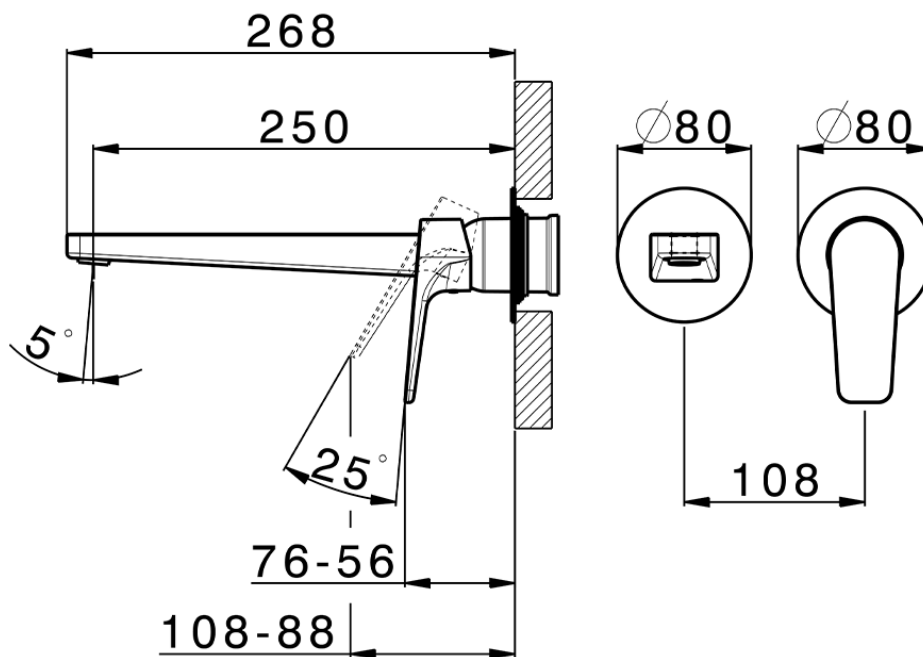

Exposed part for single lever washbasin valve ROCK&ROLL_RK005511

RK005511

<https://en.cisal.it/exposed-part-for-single-lever-washbasin-valve-rockroll-rk005511>

2026-04-26