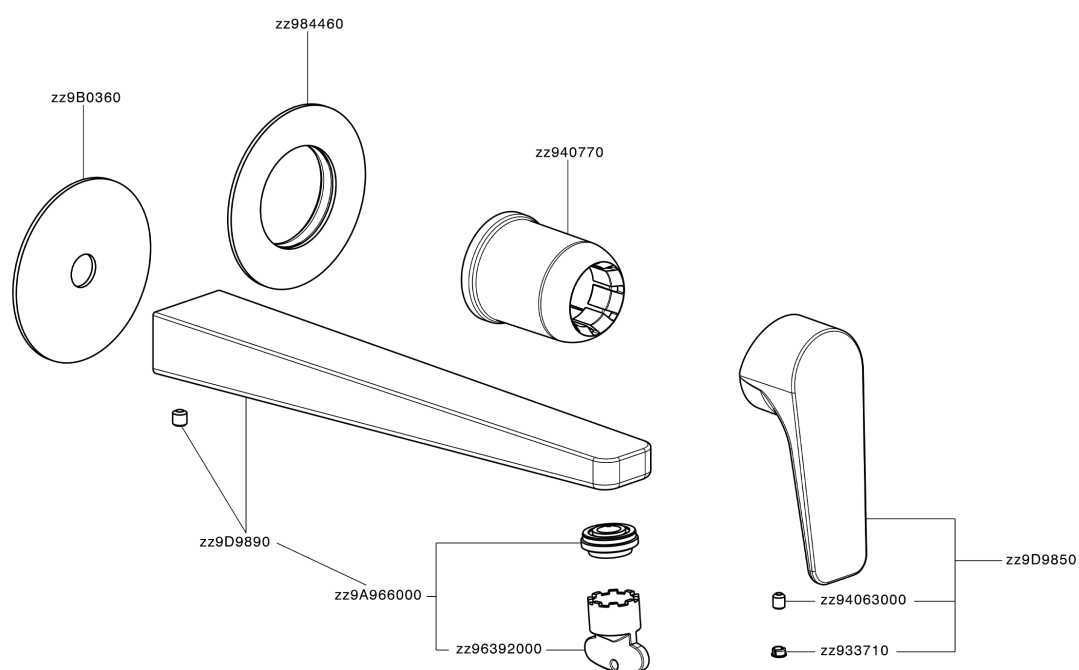

Exposed part for single lever washbasin valve ROCK&ROLL_RK005511

MODEL **RK005511**

Exposed part for single lever washbasin valve, without concealed part, spout L.250 mm, for item Easy-Box ZA002450-ZA025510

AVAILABLE FINISHINGS

-  **21** 21 Chrome
-  **2F** 2F Brushed Nickel
-  **40** 40 Matt Black

CHARACTERISTICS

Installation **Concealed**
 Required concealed parts **ZA002450**

Exposed part for single lever washbasin valve ROCK&ROLL_RK005511

RK005511

<https://en.cisal.it/exposed-part-for-single-lever-washbasin-valve-rockroll-rk005511>

2026-06-14