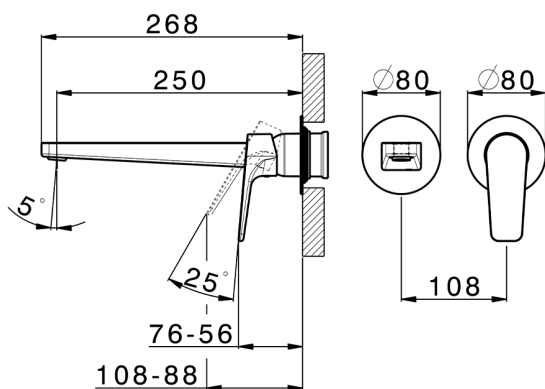

Exposed part for single lever washbasin valve ROCK&ROLL_RK005511

MODEL **RK005511**

Exposed part for single lever washbasin valve, without concealed part, spout L.250 mm, for item Easy-Box ZA002450-ZA025510

AVAILABLE FINISHINGS

-  **21** 21 Chrome
-  **2F** 2F Brushed Nickel
-  **40** 40 Matt Black

CHARACTERISTICS

Installation **Concealed**
 Required concealed parts **ZA002450**

Exposed part for single lever washbasin valve ROCK&ROLL_RK005511

RK005511

<https://en.cisal.it/exposed-part-for-single-lever-washbasin-valve-rockroll-rk005511>

2026-06-14