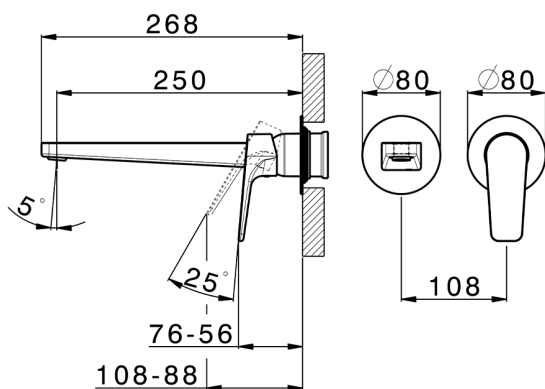

Exposed part for single lever washbasin valve ROCK&ROLL_RK005511

MODEL **RK005511**

Exposed part for single lever washbasin valve, without concealed part, spout L.250 mm, for item Easy-Box ZA002450-ZA025510

AVAILABLE FINISHINGS

-  **21** 21 Chrome
-  **2F** 2F Brushed Nickel
-  **40** 40 Matt Black

CHARACTERISTICS

Installation **Concealed**
 Required concealed parts **ZA002450**

Exposed part for single lever washbasin valve ROCK&ROLL_RK005511

RK005511

<https://en.cisal.it/exposed-part-for-single-lever-washbasin-valve-rockroll-rk005511>

2026-04-27