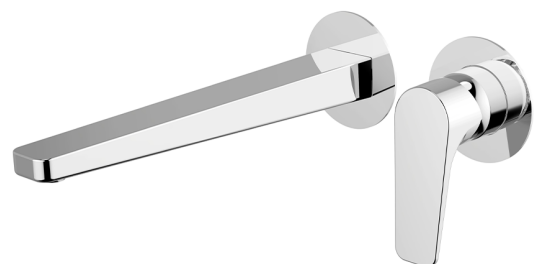

Exposed part for single lever washbasin valve ROCK&ROLL_RK005511

MODEL **RK005511**

Exposed part for single lever washbasin valve, without concealed part, spout L.250 mm, for item Easy-Box ZA002450-ZA025510

AVAILABLE FINISHINGS

-  **21** 21 Chrome
-  **2F** 2F Brushed Nickel
-  **40** 40 Matt Black

CHARACTERISTICS

Installation **Concealed**
 Required concealed parts **ZA002450**

Exposed part for single lever washbasin valve ROCK&ROLL_RK005511

RK005511

<https://en.cisal.it/exposed-part-for-single-lever-washbasin-valve-rockroll-rk005511>

2026-04-27