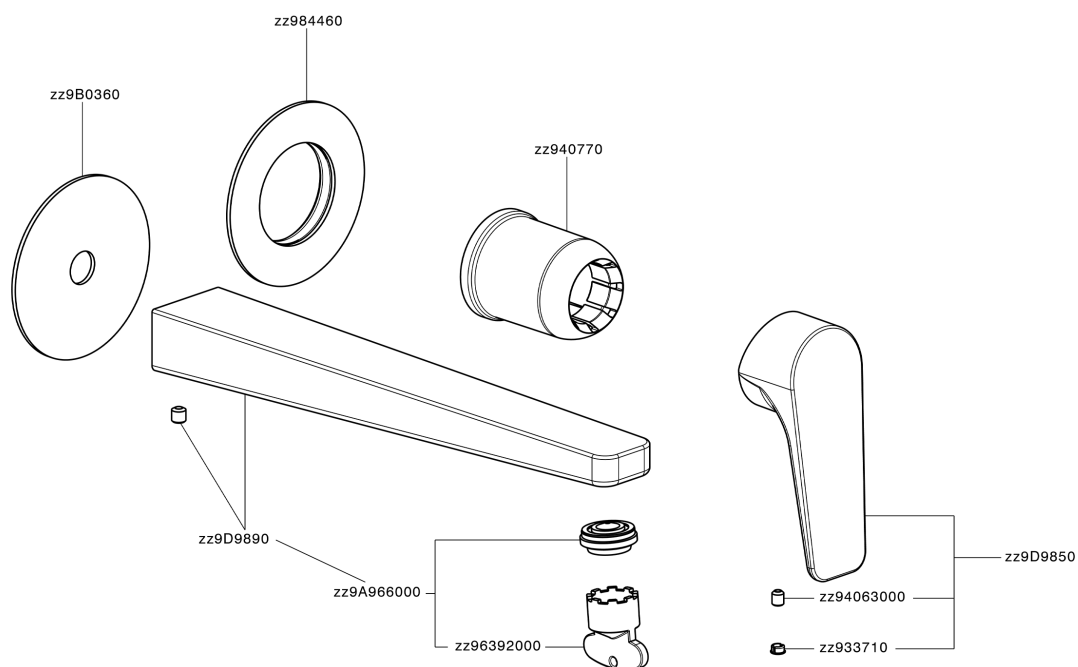

Exposed part for single lever washbasin valve ROCK&ROLL_RK005511

MODEL **RK005511**

Exposed part for single lever washbasin valve, without concealed part, spout L.250 mm, for item Easy-Box ZA002450-ZA025510

AVAILABLE FINISHINGS

-  **21** 21 Chrome
-  **2F** 2F Brushed Nickel
-  **40** 40 Matt Black

CHARACTERISTICS

Installation **Concealed**
 Required concealed parts **ZA002450**

Exposed part for single lever washbasin valve ROCK&ROLL_RK005511

RK005511

<https://en.cisal.it/exposed-part-for-single-lever-washbasin-valve-rockroll-rk005511>

2026-04-27