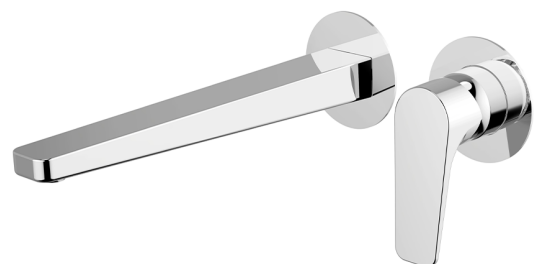

Exposed part for single lever washbasin valve ROCK&ROLL_RK005511

MODEL **RK005511**

Exposed part for single lever washbasin valve, without concealed part, spout L.250 mm, for item Easy-Box ZA002450-ZA025510

AVAILABLE FINISHINGS

-  **21** 21 Chrome
-  **2F** 2F Brushed Nickel
-  **40** 40 Matt Black

CHARACTERISTICS

Installation **Concealed**
 Required concealed parts **ZA002450**

Exposed part for single lever washbasin valve ROCK&ROLL_RK005511

RK005511

<https://en.cisal.it/exposed-part-for-single-lever-washbasin-valve-rockroll-rk005511>

2026-06-14