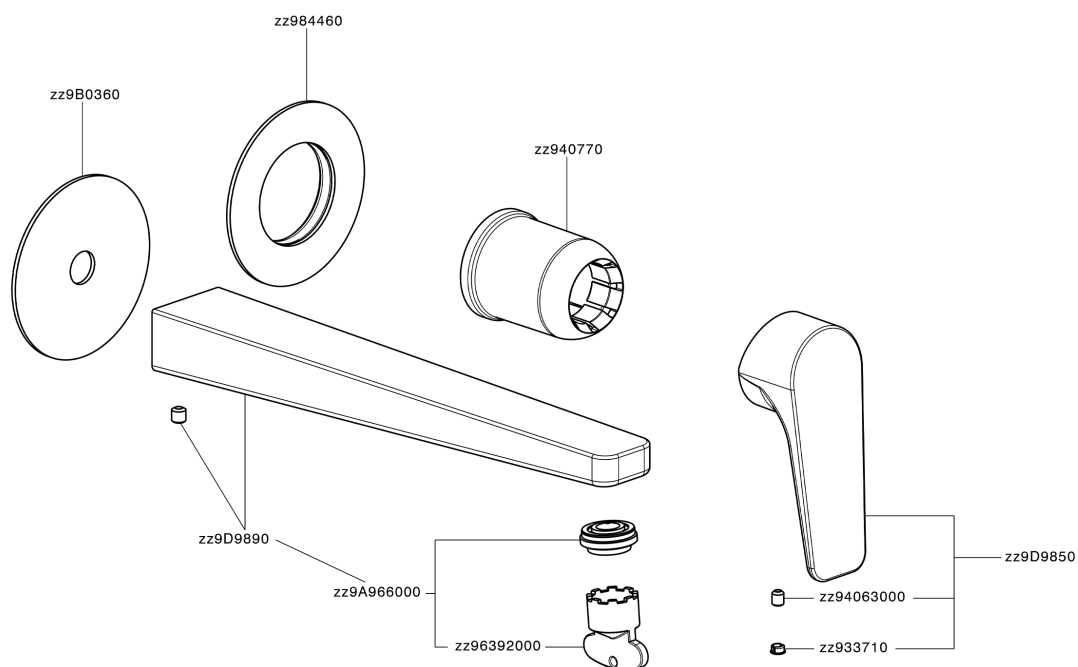

## Exposed part for single lever washbasin valve ROCK&ROLL\_RK005511

RK005511

<https://en.cisal.it/exposed-part-for-single-lever-washbasin-valve-rockroll-rk005511>

2026-03-20