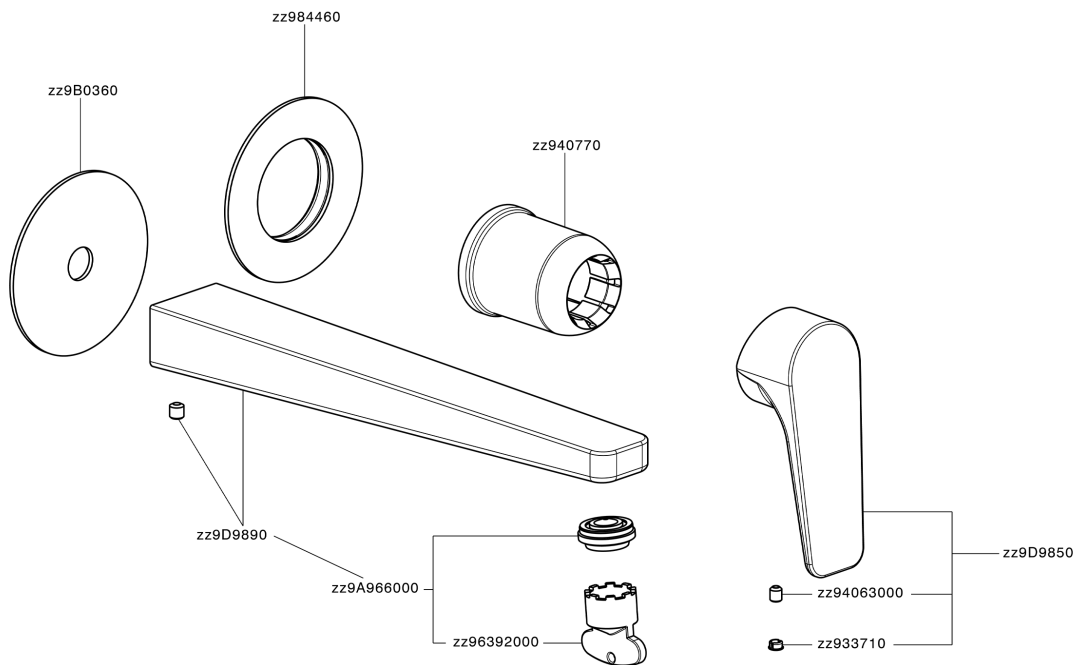

Exposed part for single lever washbasin valve ROCK&ROLL_RK005511

RK005511

<https://en.cisal.it/exposed-part-for-single-lever-washbasin-valve-rockroll-rk005511>

2026-05-17