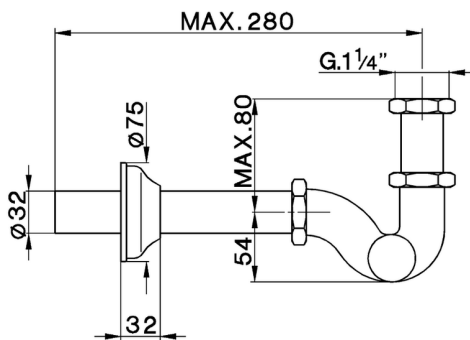

1 1/4 S-shaped siphon COMPONENTS_ZA004110

MODEL **ZA004110**

1"1/4 S-shaped siphon

AVAILABLE FINISHINGS

- **21** 21 Chrome
- **24** 24 Gold
- **26** 26 Old Copper
- **27** 27 Old Bronze
- **2A** 2A Satin Brushed Nickel

CHARACTERISTICS

2026-04-10