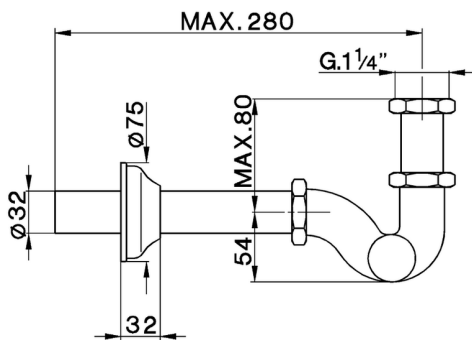

1 1/4 S-shaped siphon COMPONENTS_ZA004110

MODEL **ZA004110**

1"1/4 S-shaped siphon

AVAILABLE FINISHINGS

- **21** 21 Chrome
- **24** 24 Gold
- **26** 26 Old Copper
- **27** 27 Old Bronze
- **2A** 2A Satin Brushed Nickel

CHARACTERISTICS

2026-06-14