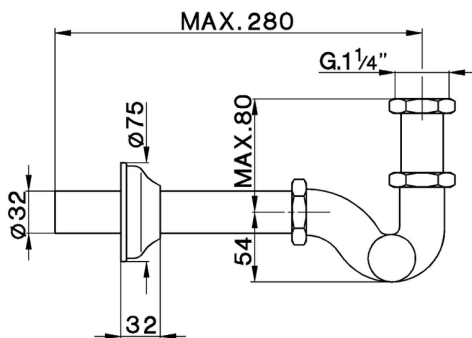

1 1/4 S-shaped siphon COMPONENTS_ZA004110

MODEL **ZA004110**

1"1/4 S-shaped siphon

AVAILABLE FINISHINGS

-  **21** 21 Chrome
-  **24** 24 Gold
-  **26** 26 Old Copper
-  **27** 27 Old Bronze
-  **2A** 2A Satin Brushed Nickel