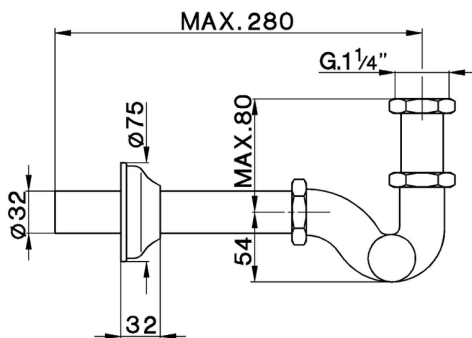

## 1 1/4 S-shaped siphon COMPONENTS\_ZA004110

MODEL **ZA004110**

1"1/4 S-shaped siphon

AVAILABLE FINISHINGS

-  **21** 21 Chrome
-  **24** 24 Gold
-  **26** 26 Old Copper
-  **27** 27 Old Bronze
-  **2A** 2A Satin Brushed Nickel