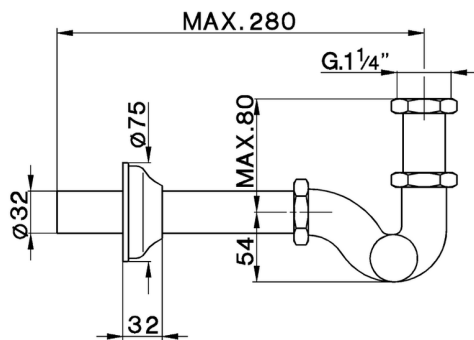

1 1/4 S-shaped siphon COMPONENTS_ZA004110

MODEL **ZA004110**

1"1/4 S-shaped siphon

AVAILABLE FINISHINGS

- **21** 21 Chrome
- **24** 24 Gold
- **26** 26 Old Copper
- **27** 27 Old Bronze
- **2A** 2A Satin Brushed Nickel

CHARACTERISTICS

2026-04-29