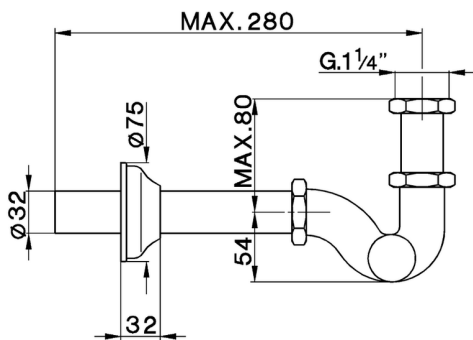

CHARACTERISTICS

2026-05-20