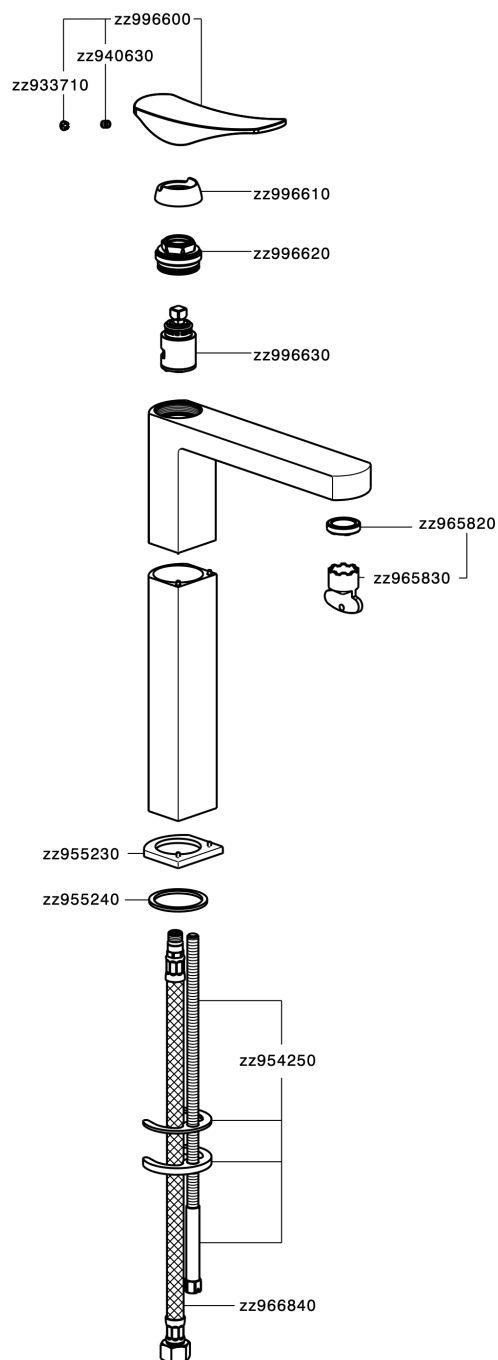

Single lever tall washbasin mixer ROADSTER ACCENT_RA003540

MODEL **RA003540**

Single lever tall washbasin mixer, without pop-up waste, G.3/8" stainless steel flexible hoses

AVAILABLE FINISHINGS

-  **21** 21 Chrome
-  **2B** 2B Polished Nickel
-  **2F** 2F Brushed Nickel
-  **2Q** 2Q Black Titanium
-  **40** 40 Matt Black
-  **4Q** 4Q Matt White

CHARACTERISTICS

Cartridge Spare Parts **ZZ99663000**

25 mm Cartridge

Single lever tall washbasin mixer ROADSTER ACCENT_RA003540

RA003540

<https://en.cisal.it/single-lever-tall-washbasin-mixer-roadster-accent-ra003540>