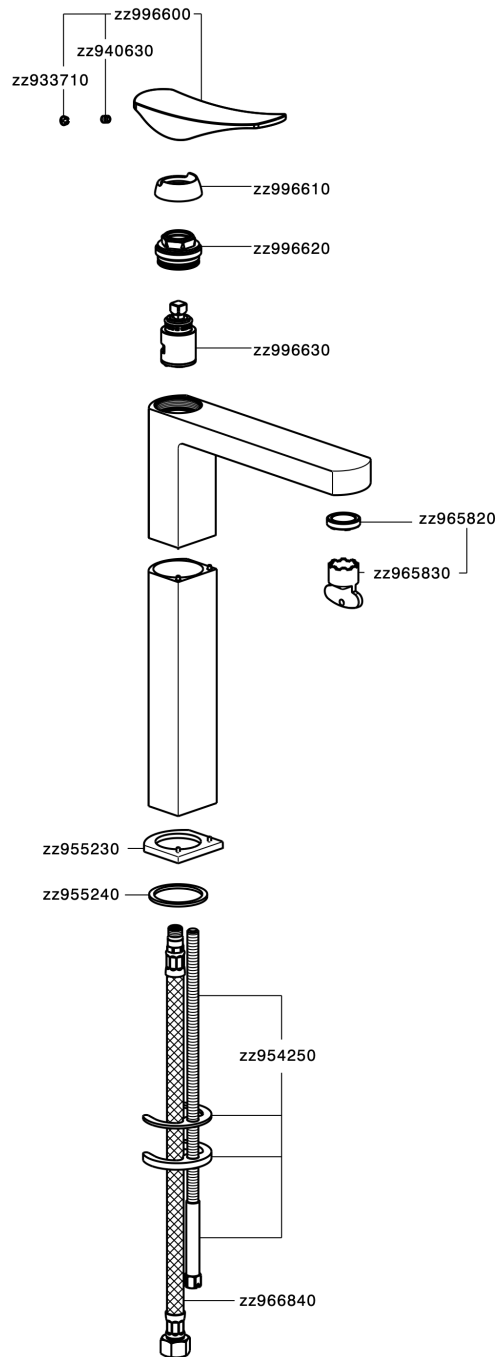

## Single lever tall washbasin mixer ROADSTER ACCENT\_RA003540

RA003540

<https://en.cisal.it/single-lever-tall-washbasin-mixer-roadster-accent-ra003540>

2024-12-22