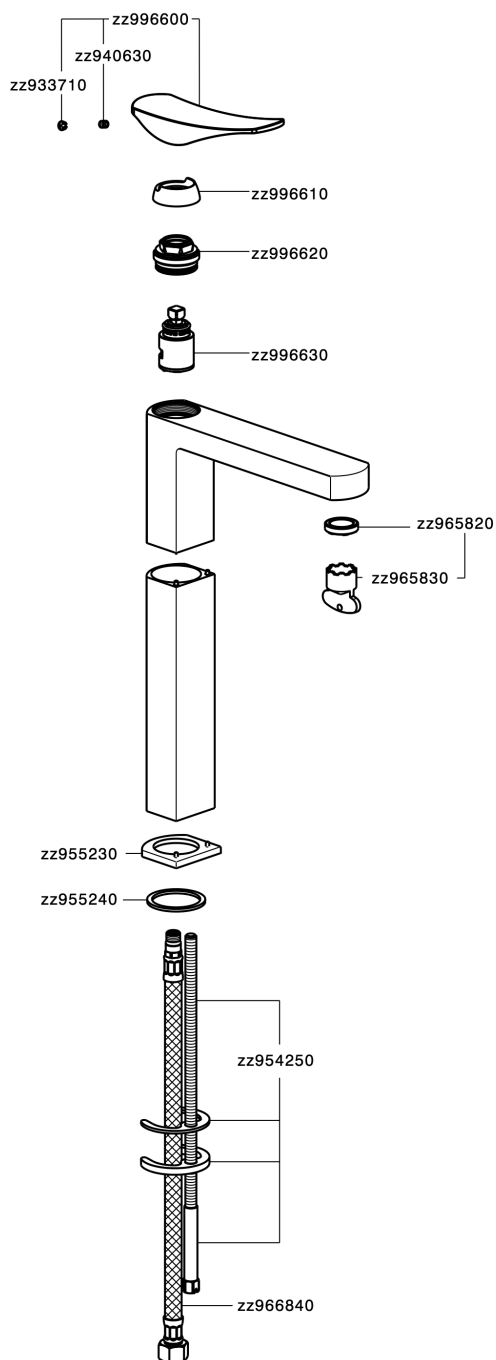

## Single lever tall washbasin mixer ROADSTER ACCENT\_RA003540

RA003540

<https://en.cisal.it/single-lever-tall-washbasin-mixer-roadster-accent-ra003540>

2024-12-22