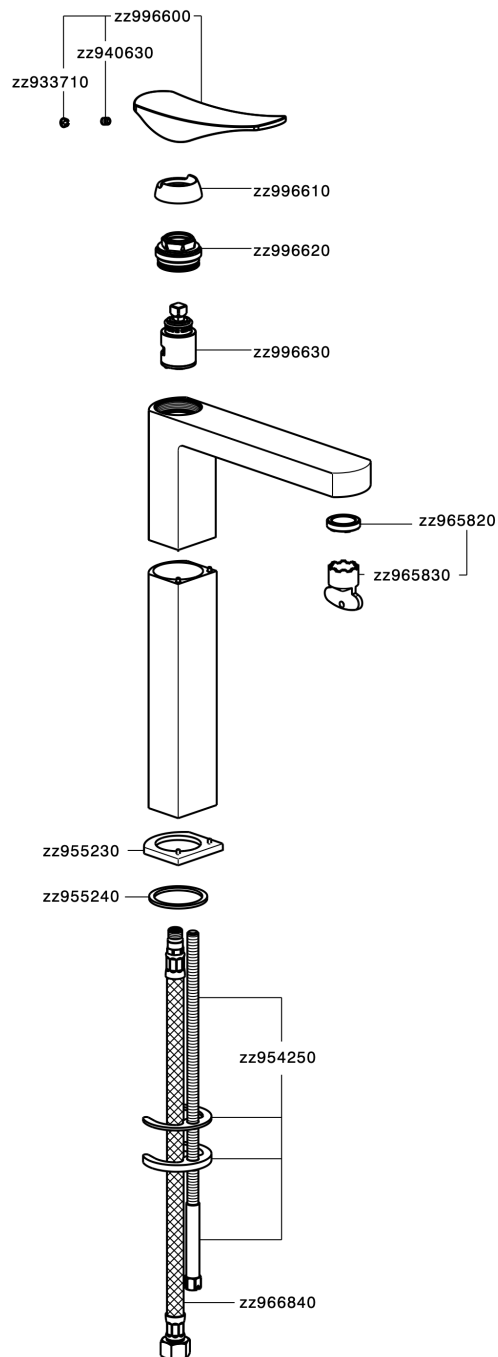

Single lever tall washbasin mixer ROADSTER ACCENT_RA003540

MODEL **RA003540**

Single lever tall washbasin mixer, without pop-up waste, G.3/8" stainless steel flexible hoses

AVAILABLE FINISHINGS

-  **21** 21 Chrome
-  **2B** 2B Polished Nickel
-  **2F** 2F Brushed Nickel
-  **2Q** 2Q Black Titanium
-  **40** 40 Matt Black
-  **4Q** 4Q Matt White

CHARACTERISTICS

Cartridge Spare Parts **ZZ99663000**

25 mm Cartridge

Single lever tall washbasin mixer ROADSTER ACCENT_RA003540

RA003540

<https://en.cisal.it/single-lever-tall-washbasin-mixer-roadster-accent-ra003540>