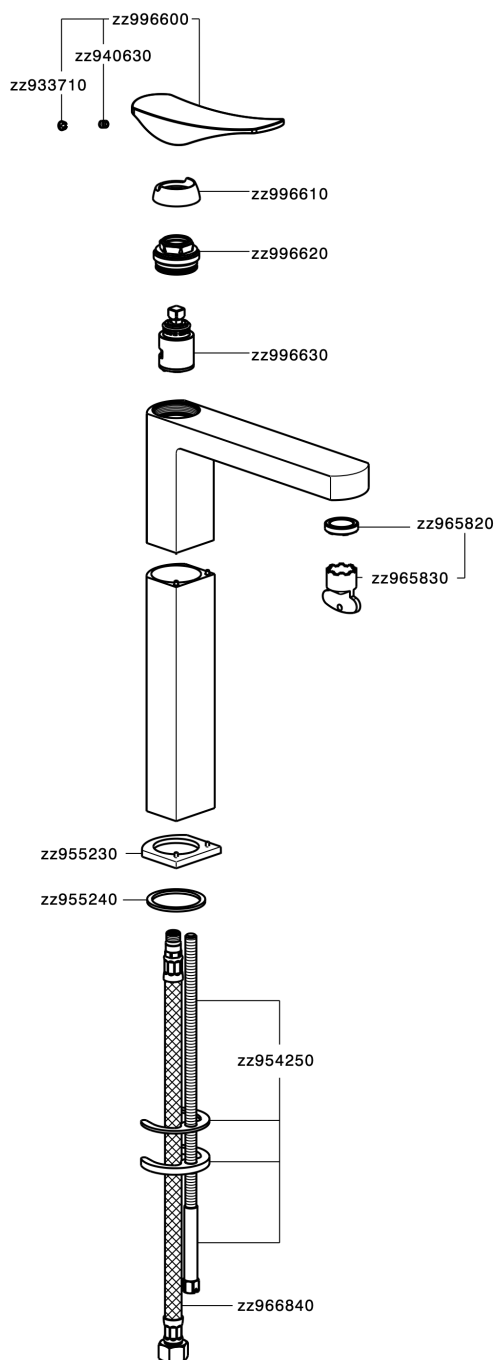

Single lever tall washbasin mixer ROADSTER ACCENT_RA003540

RA003540

<https://en.cisal.it/single-lever-tall-washbasin-mixer-roadster-accent-ra003540>

2024-12-22