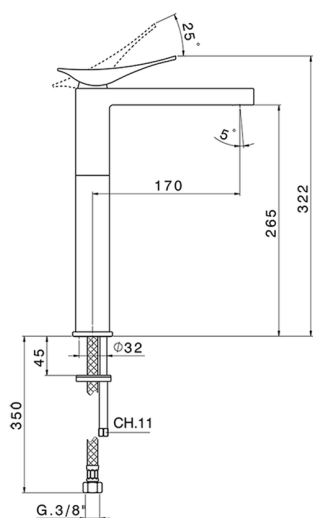

Single lever tall washbasin mixer ROADSTER ACCENT_RA003540

MODEL **RA003540**

Single lever tall washbasin mixer, without pop-up waste, G.3/8" stainless steel flexible hoses

AVAILABLE FINISHINGS

-  **21** 21 Chrome
-  **2B** 2B Polished Nickel
-  **2F** 2F Brushed Nickel
-  **2Q** 2Q Black Titanium
-  **40** 40 Matt Black
-  **4Q** 4Q Matt White

CHARACTERISTICS

Cartridge Spare Parts **ZZ99663000**

25 mm Cartridge

Single lever tall washbasin mixer ROADSTER ACCENT_RA003540

RA003540

<https://en.cisal.it/single-lever-tall-washbasin-mixer-roadster-accent-ra003540>