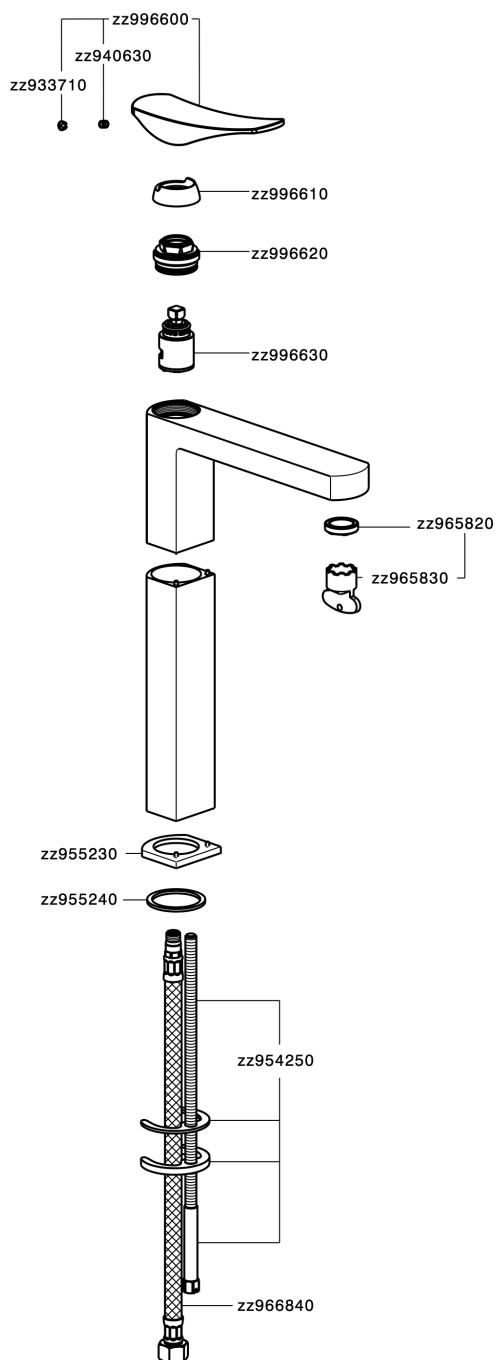

Single lever tall washbasin mixer ROADSTER ACCENT_RA003540

MODEL **RA003540**

Single lever tall washbasin mixer, without pop-up waste, G.3/8" stainless steel flexible hoses

AVAILABLE FINISHINGS

-  **21** 21 Chrome
-  **2B** 2B Polished Nickel
-  **2F** 2F Brushed Nickel
-  **2Q** 2Q Black Titanium
-  **40** 40 Matt Black
-  **4Q** 4Q Matt White

CHARACTERISTICS

Cartridge Spare Parts **ZZ99663000**

25 mm Cartridge

Single lever tall washbasin mixer ROADSTER ACCENT_RA003540

RA003540

<https://en.cisal.it/single-lever-tall-washbasin-mixer-roadster-accent-ra003540>