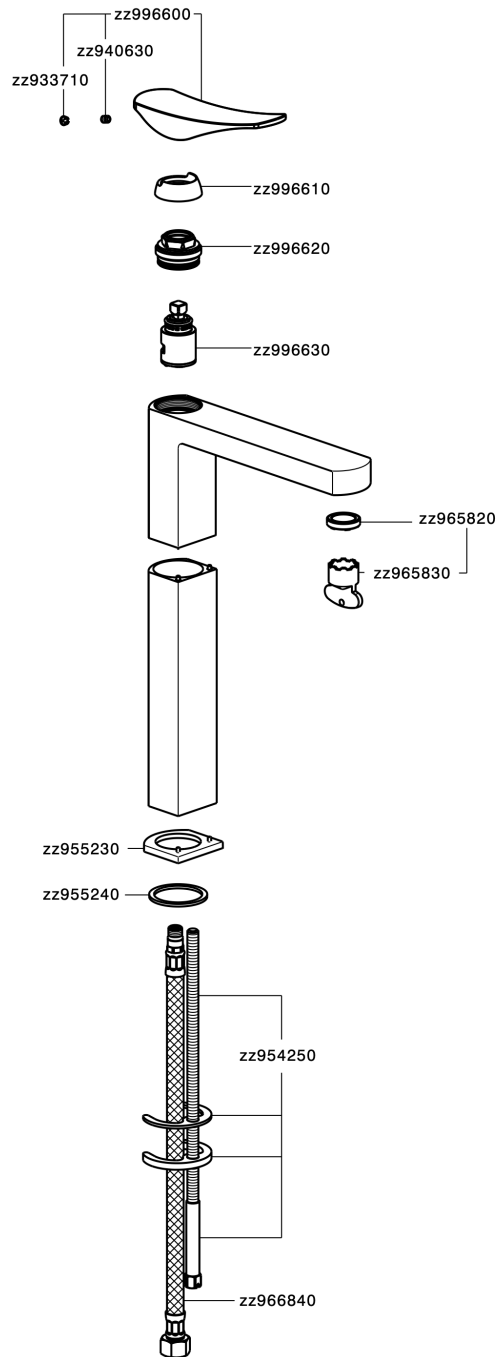

Single lever tall washbasin mixer ROADSTER ACCENT_RA003540

RA003540

<https://en.cisal.it/single-lever-tall-washbasin-mixer-roadster-accent-ra003540>

2024-12-22