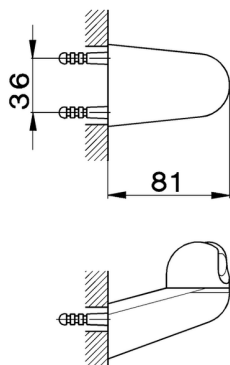

## Wall mounted holder SHOWER\_DS000500

MODEL **DS000500**

Wall mounted holder

AVAILABLE FINISHINGS

CHARACTERISTICS

2026-04-06