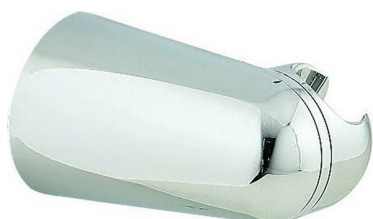

Wall mounted holder SHOWER_DS000500

MODEL **DS000500**

Wall mounted holder

AVAILABLE FINISHINGS

CHARACTERISTICS

2026-06-14