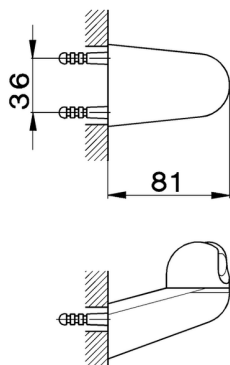

## Wall mounted holder SHOWER\_DS000500

MODEL **DS000500**

Wall mounted holder

AVAILABLE FINISHINGS

CHARACTERISTICS

2026-05-17