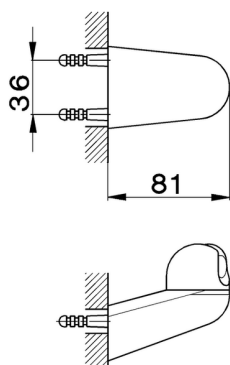

## Wall mounted holder SHOWER\_DS000500

MODEL **DS000500**

Wall mounted holder

AVAILABLE FINISHINGS

CHARACTERISTICS

2026-04-26