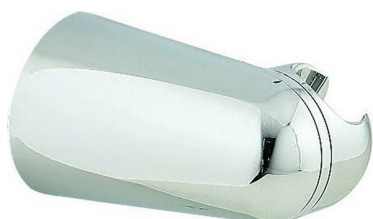

## Wall mounted holder SHOWER\_DS000500

MODEL **DS000500**

Wall mounted holder

AVAILABLE FINISHINGS

CHARACTERISTICS

2026-04-06