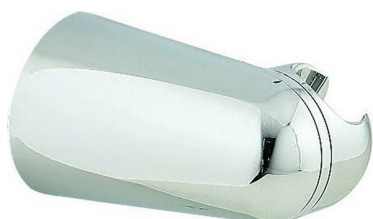

## Wall mounted holder SHOWER\_DS000500

MODEL **DS000500**

Wall mounted holder

AVAILABLE FINISHINGS

CHARACTERISTICS

2026-05-17