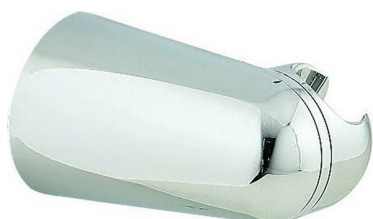

## Wall mounted holder SHOWER\_DS000500

MODEL **DS000500**

Wall mounted holder

AVAILABLE FINISHINGS

CHARACTERISTICS

2026-04-26