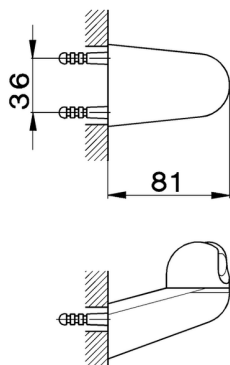

Wall mounted holder SHOWER_DS000500

MODEL **DS000500**

Wall mounted holder

AVAILABLE FINISHINGS

CHARACTERISTICS

2026-06-14