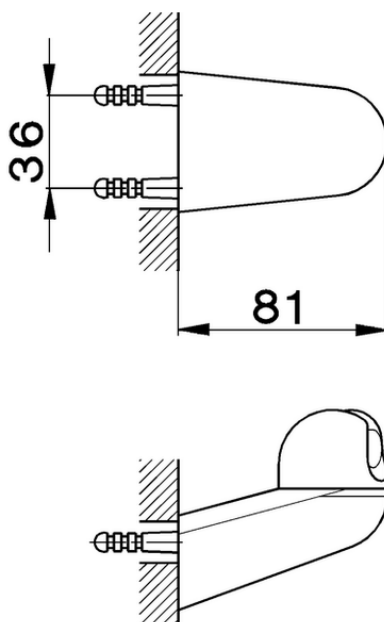

Wall mounted holder SHOWER_DS000500

DS000500

<https://en.cisal.it/wall-mounted-holder-shower-ds000500>

2026-06-13