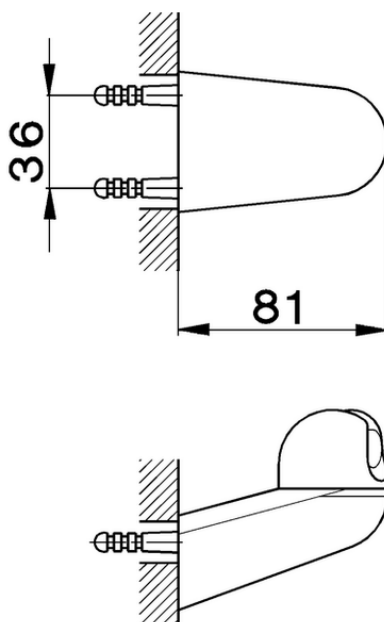

## Wall mounted holder SHOWER\_DS000500

DS000500

<https://en.cisal.it/wall-mounted-holder-shower-ds000500>

2026-04-26