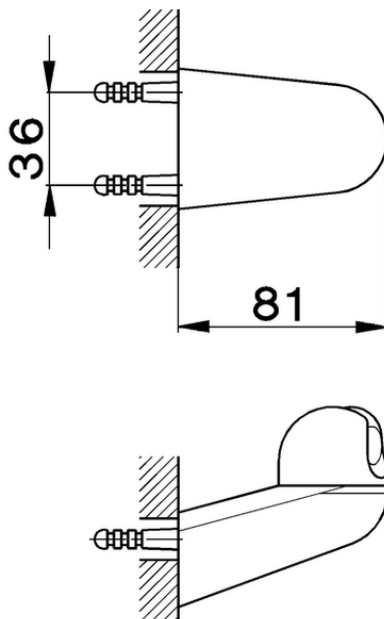

Wall mounted holder SHOWER_DS000500

DS000500

<https://en.cisal.it/wall-mounted-holder-shower-ds000500>

2026-04-06