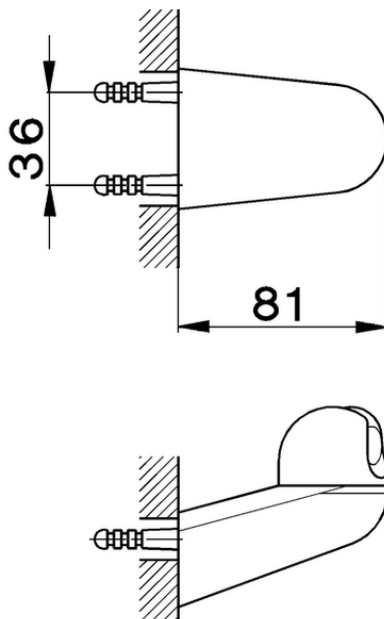

Wall mounted holder SHOWER_DS000500

DS000500

<https://en.cisal.it/wall-mounted-holder-shower-ds000500>

2026-05-17