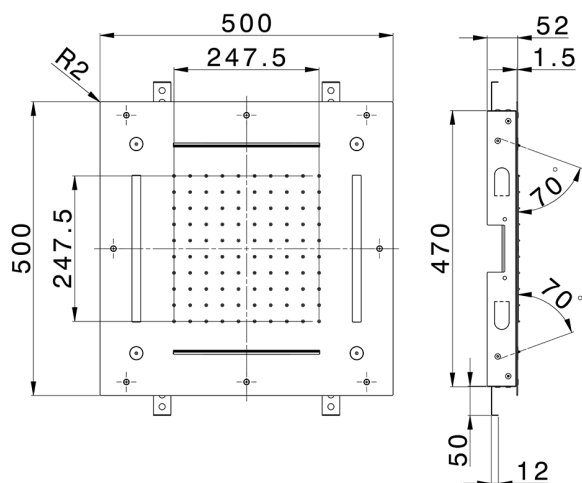

500x500 mm Chromotherapy Ceiling showerhead ZEN SHOWER_ZS0C0090

MODEL **ZS0C0090**

500x500 mm Chromotherapy Ceiling showerhead, rain, spaying functions, 2 waterfalls, chromotherapy functions, with remote control included, Stainless Steel AISI 304

AVAILABLE FINISHINGS

- **D1** D1 Brushed Inox
- **40** 40 Matt Black
- **4Q** 4Q Matt White
- **5G** 5G Rose Gold
- **D2** D2 Polished Inox

CHARACTERISTICS

2026-06-14