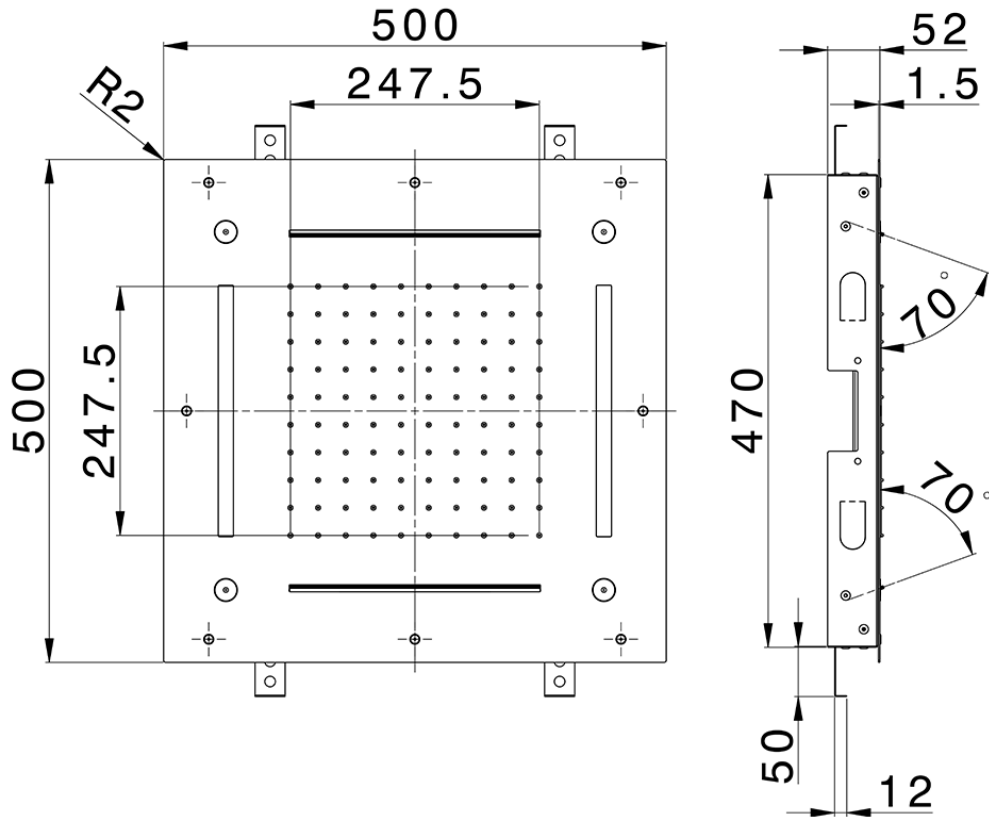

500x500 mm Chromotherapy Ceiling showerhead ZEN SHOWER_ZS0C0090

ZS0C0090

<https://en.cisal.it/500x500-mm-chromotherapy-ceiling-showerhead-zen-shower-zs0c0090>

2026-04-28