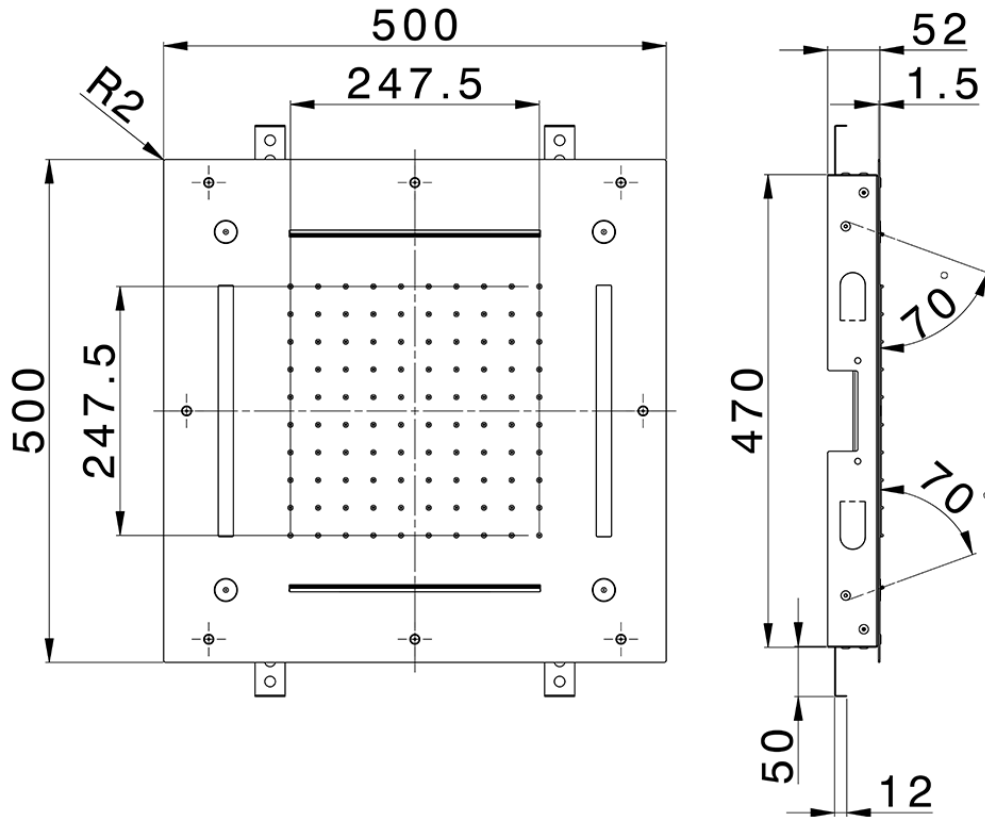

## 500x500 mm Chromotherapy Ceiling showerhead ZEN SHOWER\_ZS0C0090

ZS0C0090

<https://en.cisal.it/500x500-mm-chromotherapy-ceiling-showerhead-zen-shower-zs0c0090>

2026-05-19