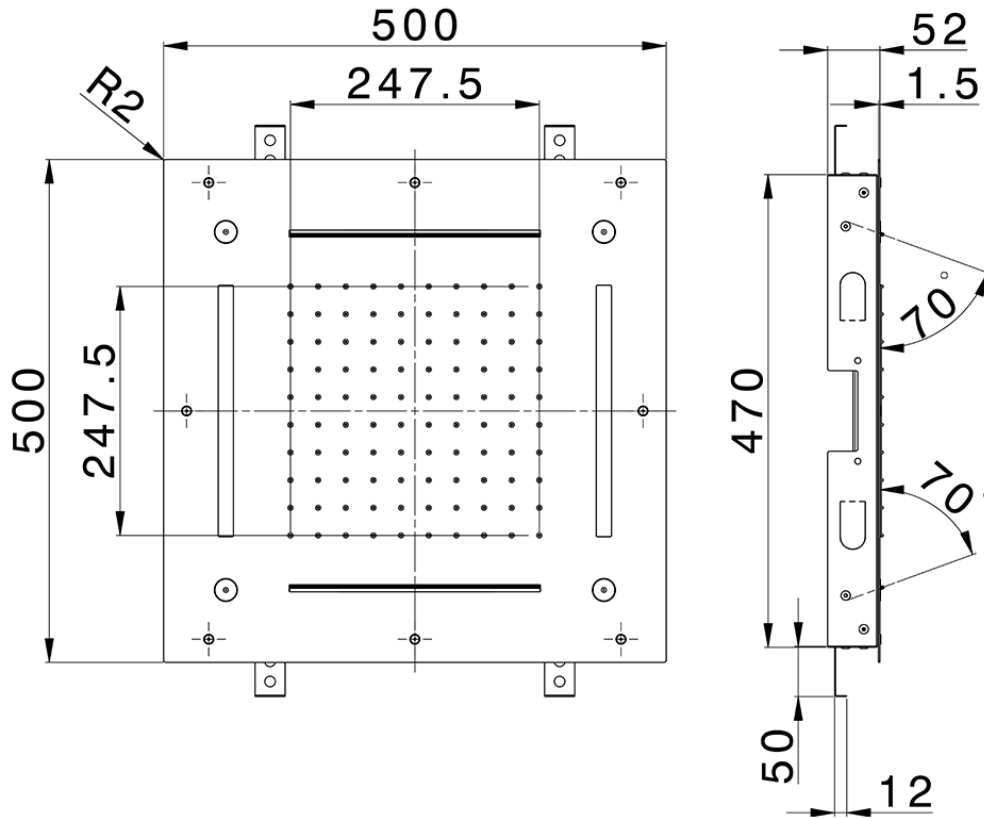

500x500 mm Chromotherapy Ceiling showerhead ZEN SHOWER_ZS0C0090

ZS0C0090

<https://en.cisal.it/500x500-mm-chromotherapy-ceiling-showerhead-zen-shower-zs0c0090>

2026-06-14