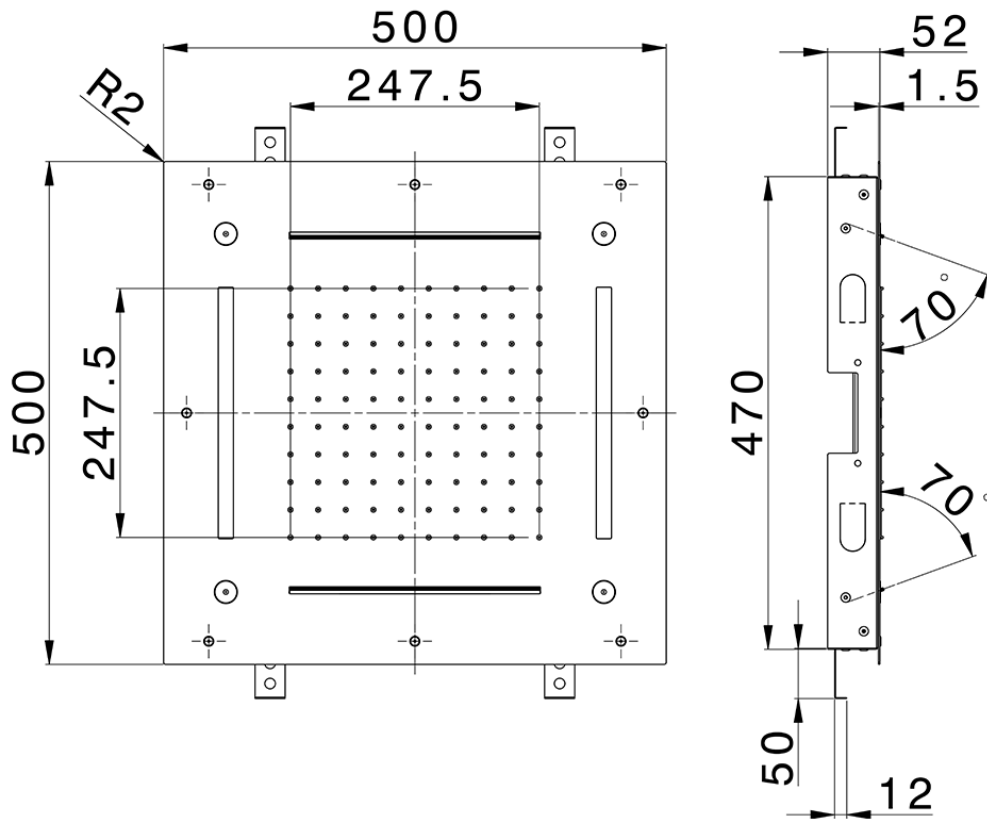

500x500 mm Chromotherapy Ceiling showerhead ZEN SHOWER_ZS0C0090

ZS0C0090

<https://en.cisal.it/500x500-mm-chromotherapy-ceiling-showerhead-zen-shower-zs0c0090>

2026-06-13