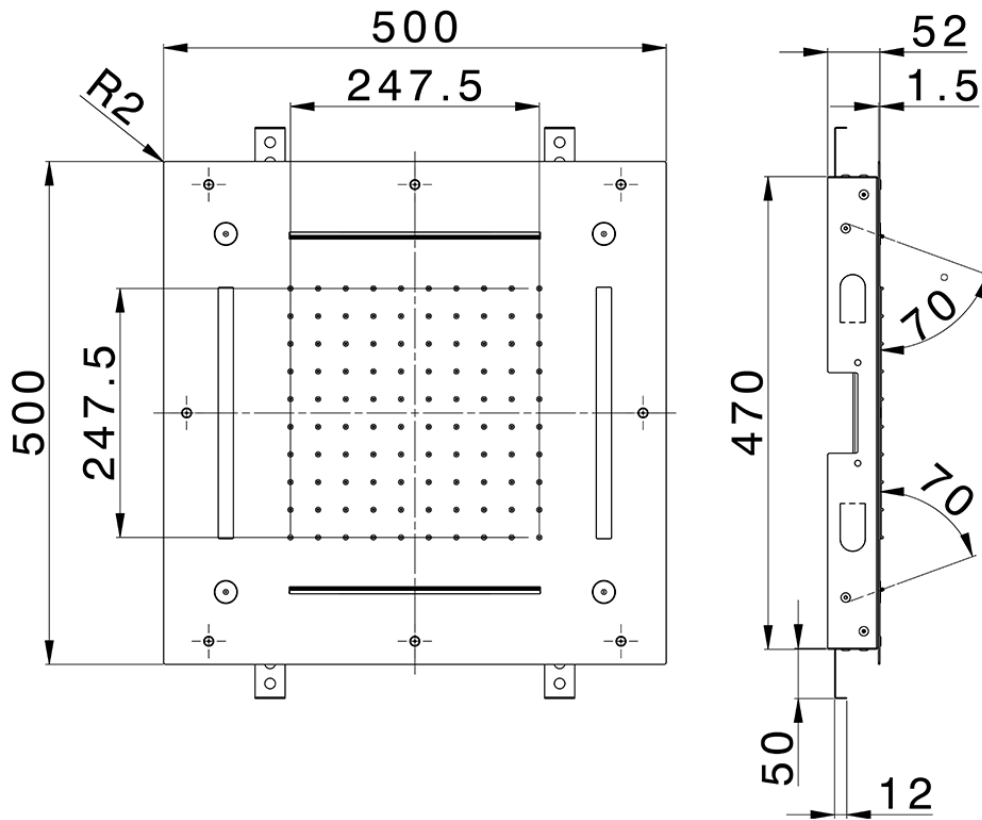

500x500 mm Chromotherapy Ceiling showerhead ZEN SHOWER_ZS0C0090

ZS0C0090

<https://en.cisal.it/500x500-mm-chromotherapy-ceiling-showerhead-zen-shower-zs0c0090>

2026-04-21