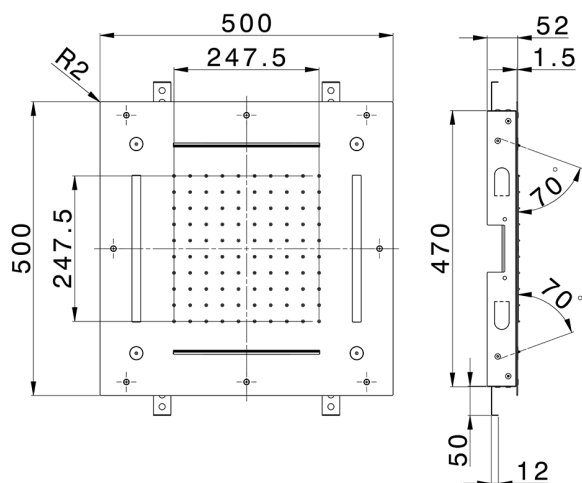

500x500 mm Chromotherapy Ceiling showerhead ZEN SHOWER_ZS0C0090

MODEL **ZS0C0090**

500x500 mm Chromotherapy Ceiling showerhead, rain, spaying functions, 2 waterfalls, chromotherapy functions, with remote control included, Stainless Steel AISI 304

AVAILABLE FINISHINGS

- **D1** D1 Brushed Inox
- **40** 40 Matt Black
- **4Q** 4Q Matt White
- **5G** 5G Rose Gold
- **D2** D2 Polished Inox

CHARACTERISTICS

2026-04-28