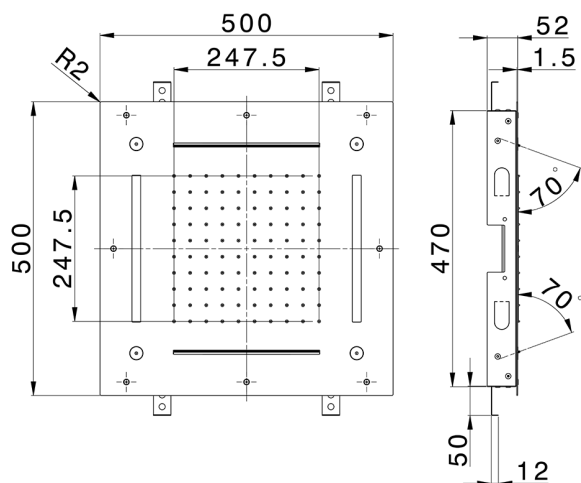

## 500x500 mm Chromotherapy Ceiling showerhead ZEN SHOWER\_ZS0C0090

MODEL **ZS0C0090**

500x500 mm Chromotherapy Ceiling showerhead, rain, spaying functions, 2 waterfalls, chromotherapy functions, with remote control included, Stainless Steel AISI 304