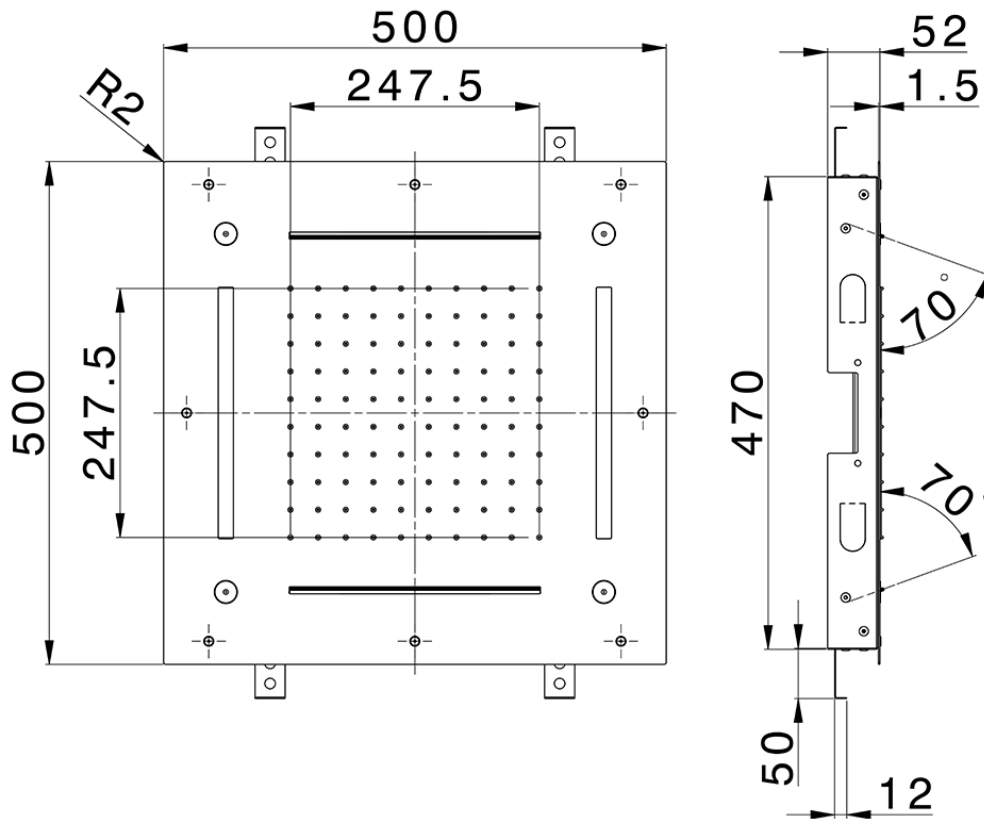

500x500 mm Chromotherapy Ceiling showerhead ZEN SHOWER_ZS0C0090

ZS0C0090

<https://en.cisal.it/500x500-mm-chromotherapy-ceiling-showerhead-zen-shower-zs0c0090>

2026-04-10