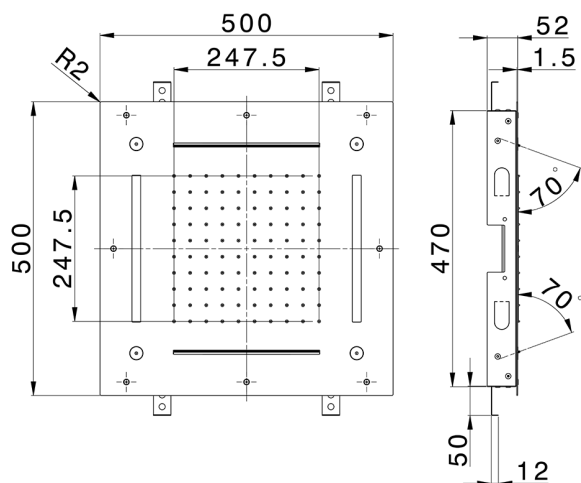

500x500 mm Chromotherapy Ceiling showerhead ZEN SHOWER_ZS0C0090

MODEL **ZS0C0090**

500x500 mm Chromotherapy Ceiling showerhead, rain, spaying functions, 2 waterfalls, chromotherapy functions, with remote control included, Stainless Steel AISI 304