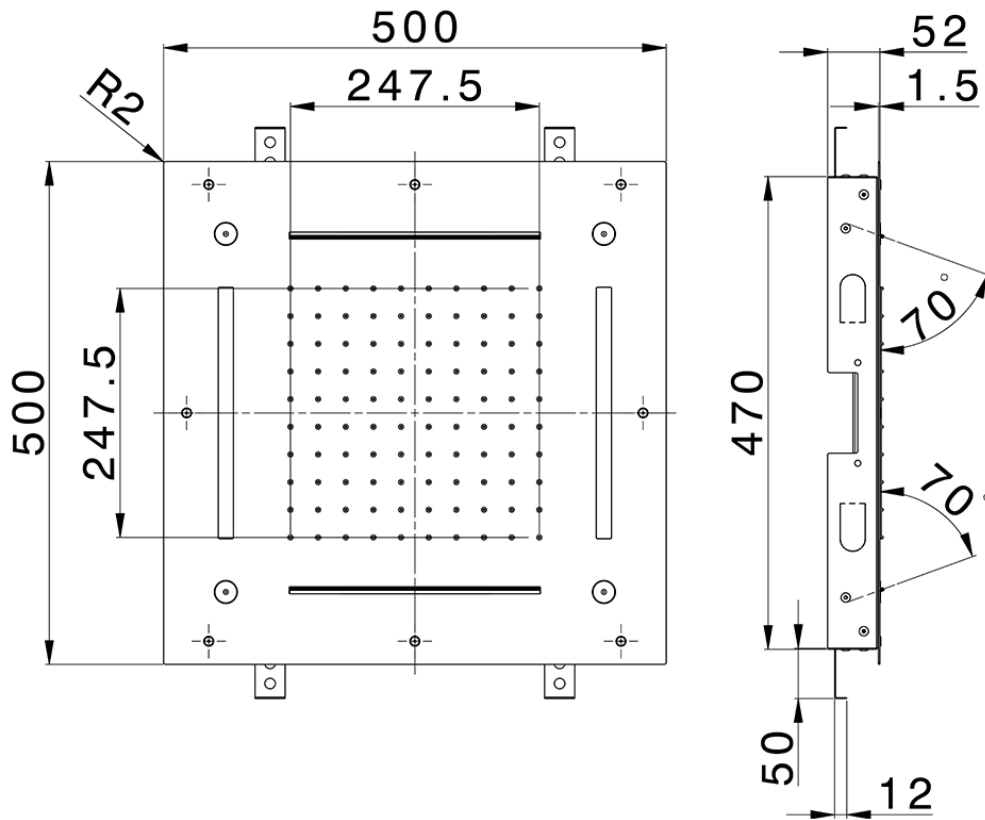

500x500 mm Chromotherapy Ceiling showerhead ZEN SHOWER_ZS0C0090

ZS0C0090

<https://en.cisal.it/500x500-mm-chromotherapy-ceiling-showerhead-zen-shower-zs0c0090>

2026-06-13