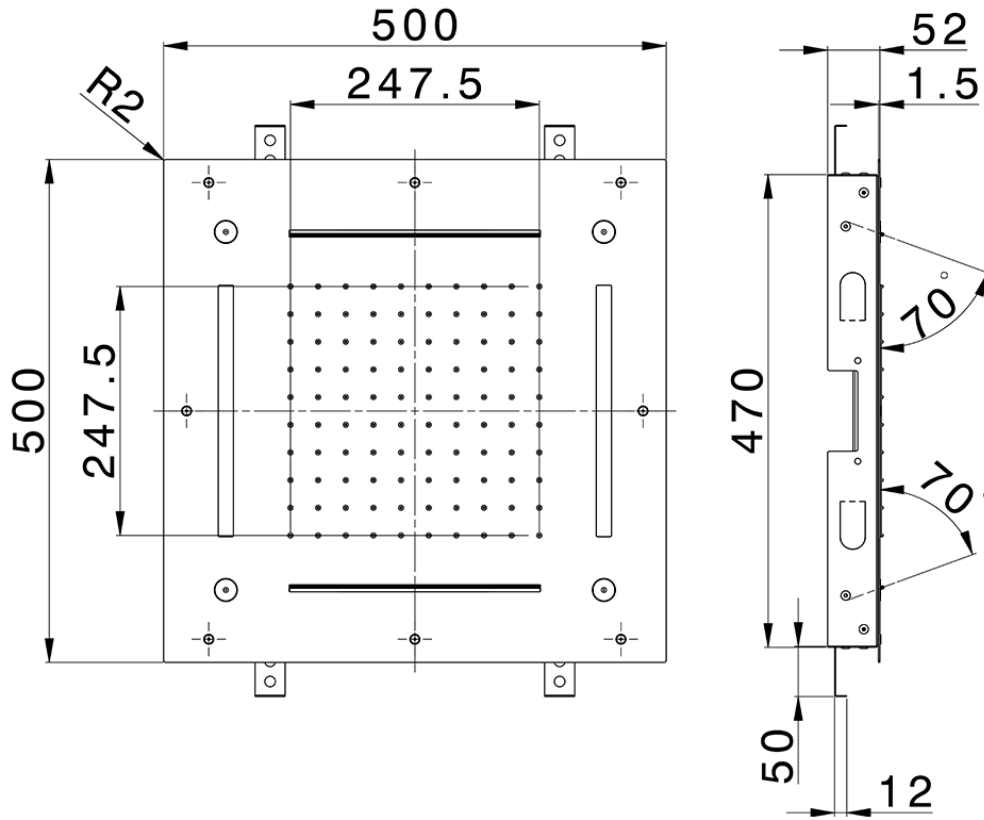

**500x500 mm Chromotherapy Ceiling showerhead ZEN SHOWER\_ZS0C0090**

ZS0C0090

<https://en.cisal.it/500x500-mm-chromotherapy-ceiling-showerhead-zen-shower-zs0c0090>

2026-05-19