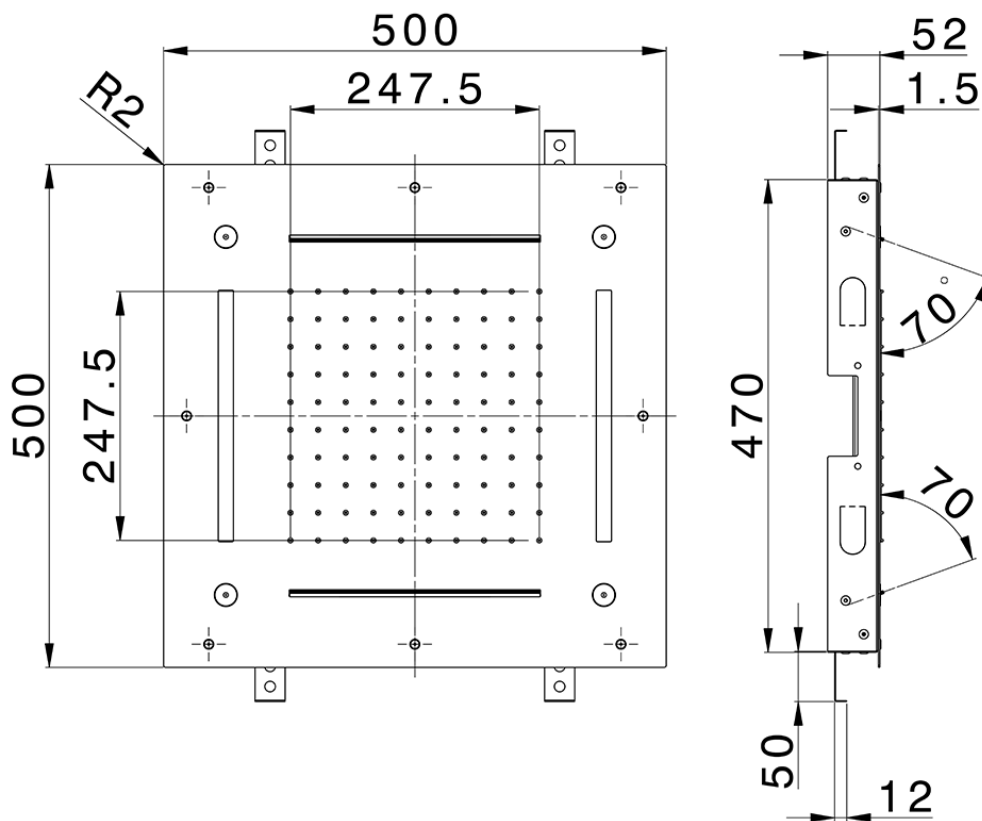

500x500 mm Chromotherapy Ceiling showerhead ZEN SHOWER_ZS0C0090

ZS0C0090

<https://en.cisal.it/500x500-mm-chromotherapy-ceiling-showerhead-zen-shower-zs0c0090>

2026-04-08