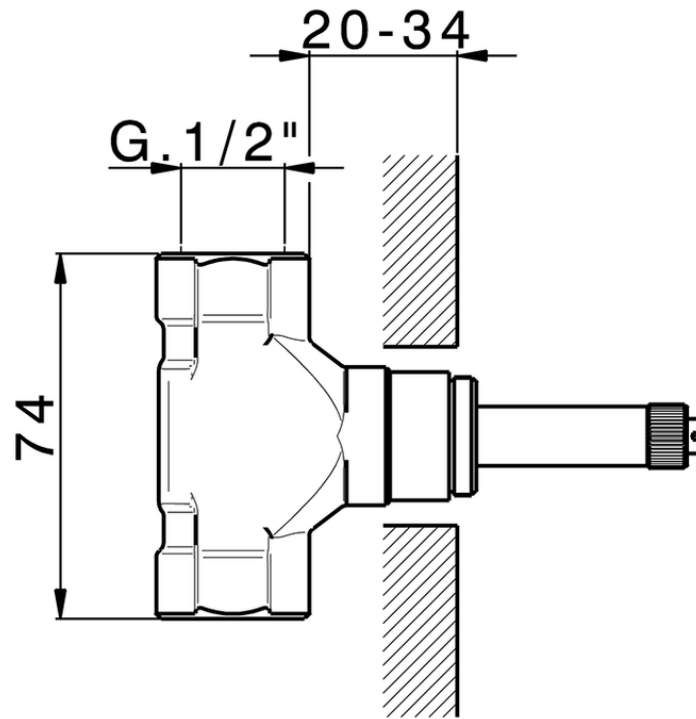

1/2 stopvalve concealed part CONCEALED_ZA003320

ZA003320

<https://en.cisal.it/1-2-stopvalve-concealed-part-concealed-za003320>

2026-04-04