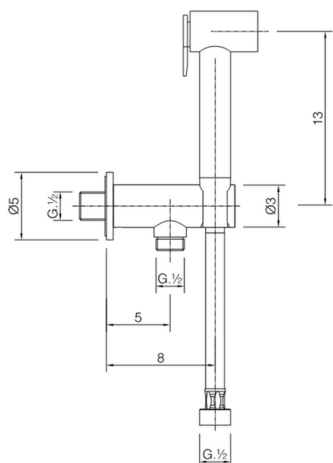

Toilet-jet handshower set HYGENIC SHOWERS_A3007910

MODEL **A3007910**

Toilet-jet handshower set, wall mounted holder with safety valve, Toilet-jet handshower, PVC 120 cm Flexible hose

AVAILABLE FINISHINGS

- **21** 21 Chrome
- **24** 24 Gold

CHARACTERISTICS

Toilet-jet handshower

Toilet-jet Handshower

Shut-off Hand shower, for sanitary cleaning.

2025-01-06