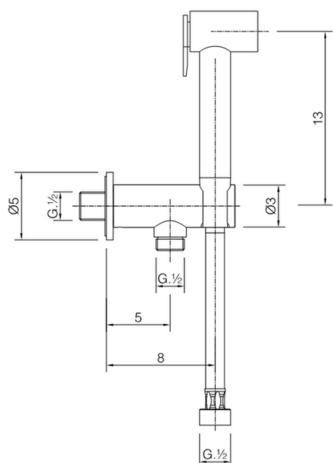

Toilet-jet handshower set HYGENIC SHOWERS_A3007910

MODEL **A3007910**

Toilet-jet handshower set, wall mounted holder with safety valve, Toilet-jet handshower, PVC 120 cm Flexible hose

AVAILABLE FINISHINGS

-  **21** 21 Chrome
-  **24** 24 Gold

CHARACTERISTICS

Toilet-jet handshower

Toilet-jet Handshower

Shut-off Hand shower, for sanitary cleaning.

2025-01-08