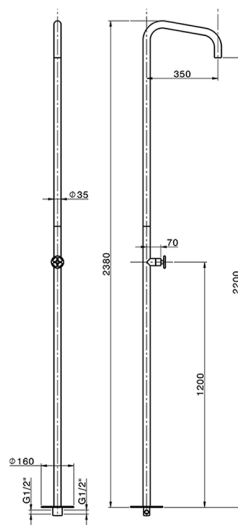

Free Standing Progressive Shower Column WELLNESS_MR005120

MODEL **MR005120**

Free Standing Progressive Shower Column, for Indoor/Outdoor use, with rain spray aerator, INOX AISI 316L

AVAILABLE FINISHINGS

D1 D1 Brushed Inox

CHARACTERISTICS

Cartridge Spare Parts **ZZ9E521000**

25 mm Progressive single-lever cartridge

2026-04-06