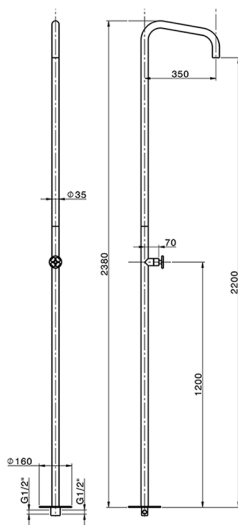

## Free Standing Progressive Shower Column WELLNESS\_MR005120

MODEL **MR005120**

Free Standing Progressive Shower Column, for Indoor/Outdoor use, with rain spray aerator, INOX AISI 316L

AVAILABLE FINISHINGS

**D1** D1 Brushed Inox

CHARACTERISTICS

Cartridge Spare Parts **ZZ9E521000**

**25 mm Progressive single-lever cartridge**

2026-06-10