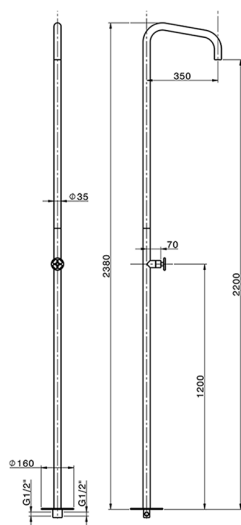

## Free Standing Progressive Shower Column WELLNESS\_MR005120

MODEL **MR005120**

Free Standing Progressive Shower Column, for Indoor/Outdoor use, with rain spray aerator, INOX AISI 316L

AVAILABLE FINISHINGS

**D1** D1 Brushed Inox

CHARACTERISTICS

Cartridge Spare Parts **ZZ9E521000**

**25 mm Progressive single-lever cartridge**

2026-06-14