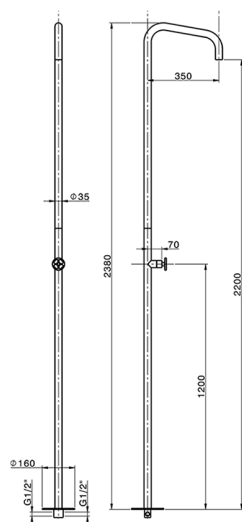

Free Standing Progressive Shower Column WELLNESS_MR005120

MODEL **MR005120**

Free Standing Progressive Shower Column, for Indoor/Outdoor use, with rain spray aerator, INOX AISI 316L

AVAILABLE FINISHINGS

D1 D1 Brushed Inox

CHARACTERISTICS

Cartridge Spare Parts **ZZ9E521000**

25 mm Progressive single-lever cartridge

2026-04-26