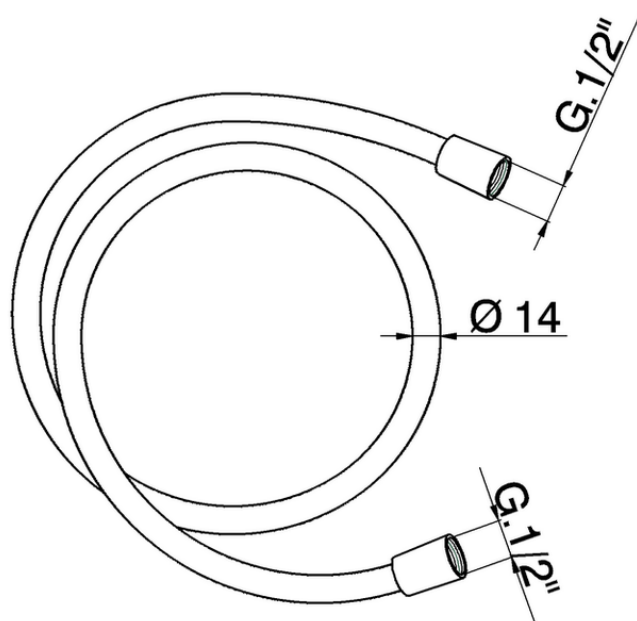

150 cm smooth SUPREME Flexible Hose SHOWER_ZA009040

ZA009040

<https://en.cisal.it/150-cm-smooth-supreme-flexible-hose-shower-za009040>

2026-04-16