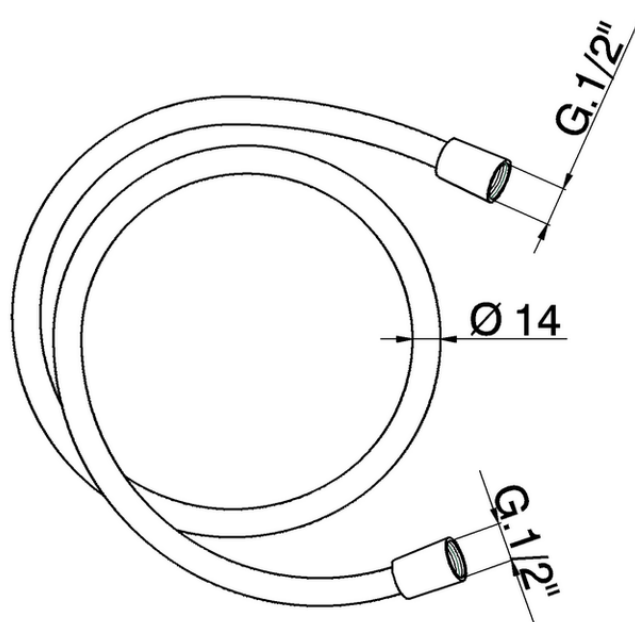

## 150 cm smooth SUPREME Flexible Hose SHOWER\_ZA009040

ZA009040

<https://en.cisal.it/150-cm-smooth-supreme-flexible-hose-shower-za009040>

2026-06-13