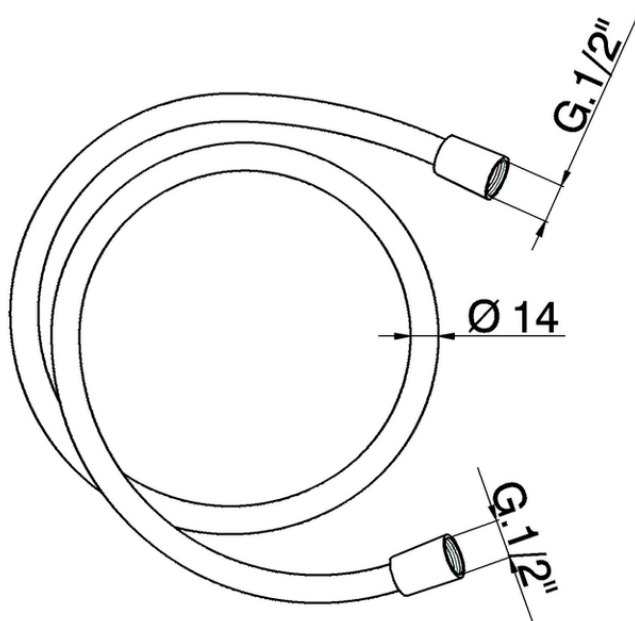

## 150 cm smooth SUPREME Flexible Hose SHOWER\_ZA009040

ZA009040

<https://en.cisal.it/150-cm-smooth-supreme-flexible-hose-shower-za009040>

2026-07-03