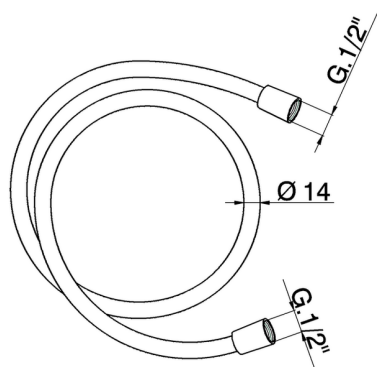

150 cm smooth SUPREME Flexible Hose SHOWER_ZA009040

MODEL **ZA009040**

150 cm smooth SUPREME Flexible Hose

AVAILABLE FINISHINGS

-  **21** 21 Chrome
-  **24** 24 Gold
-  **39** 39 Polished Black
-  **40** 40 Matt Black
-  **41** 41 White