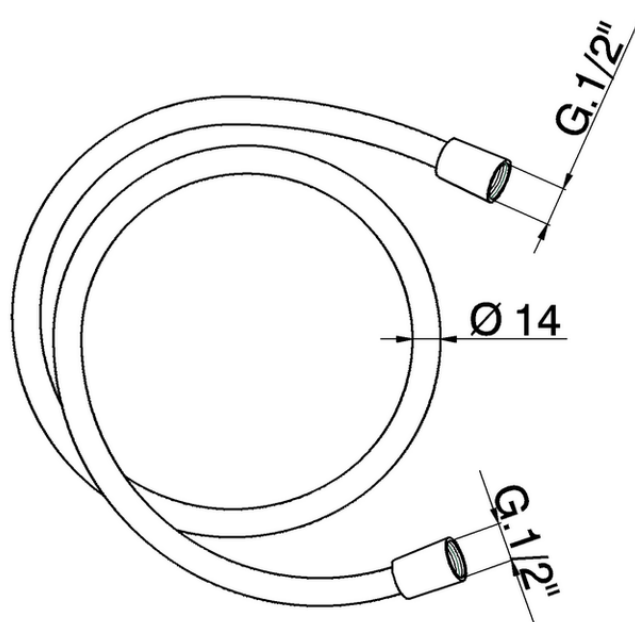

150 cm smooth SUPREME Flexible Hose SHOWER_ZA009040

ZA009040

<https://en.cisal.it/150-cm-smooth-supreme-flexible-hose-shower-za009040>

2026-06-13