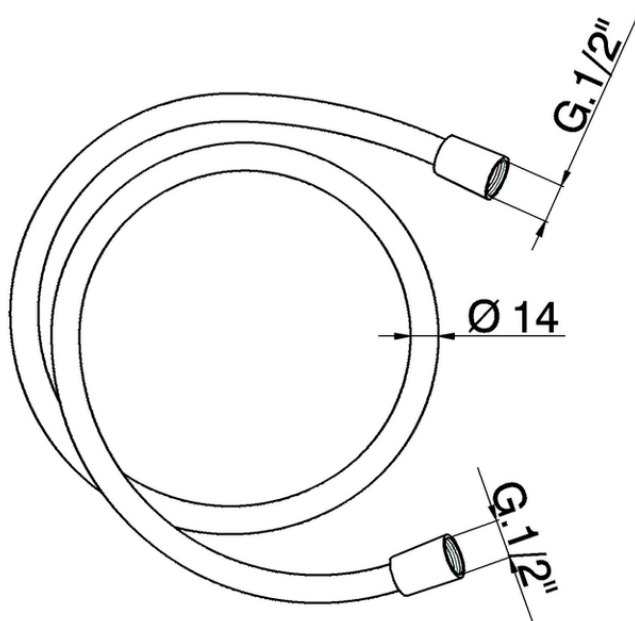

## 150 cm smooth SUPREME Flexible Hose SHOWER\_ZA009040

ZA009040

<https://en.cisal.it/150-cm-smooth-supreme-flexible-hose-shower-za009040>

2026-05-17