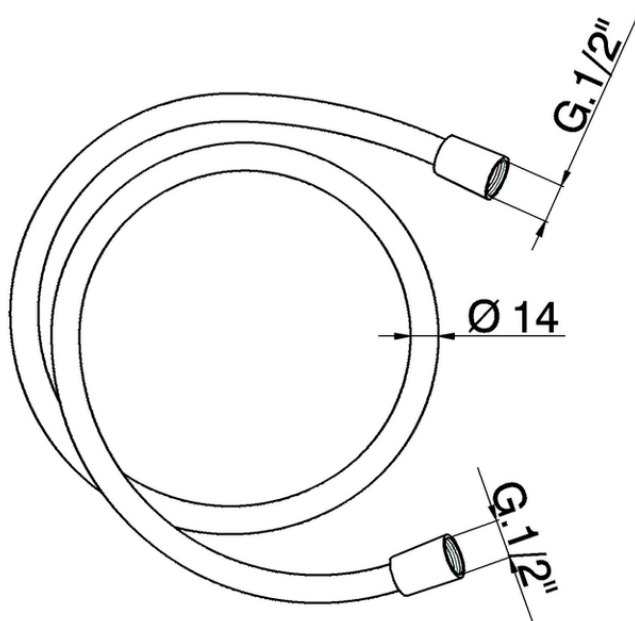

150 cm smooth SUPREME Flexible Hose SHOWER_ZA009040

ZA009040

<https://en.cisal.it/150-cm-smooth-supreme-flexible-hose-shower-za009040>

2026-07-03