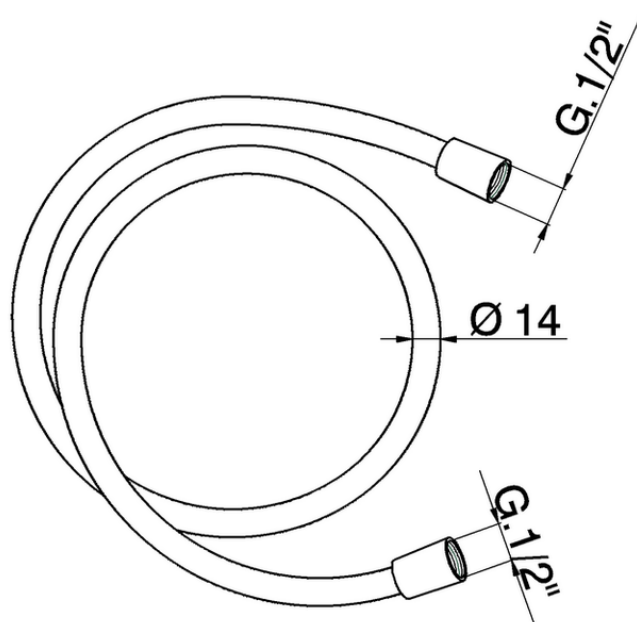

150 cm smooth SUPREME Flexible Hose SHOWER_ZA009040

ZA009040

<https://en.cisal.it/150-cm-smooth-supreme-flexible-hose-shower-za009040>

2026-06-14