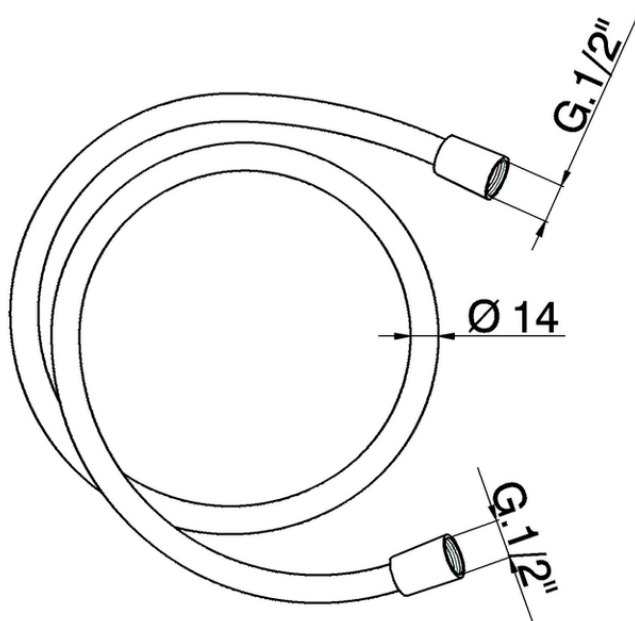

150 cm smooth SUPREME Flexible Hose SHOWER_ZA009040

ZA009040

<https://en.cisal.it/150-cm-smooth-supreme-flexible-hose-shower-za009040>

2026-04-16