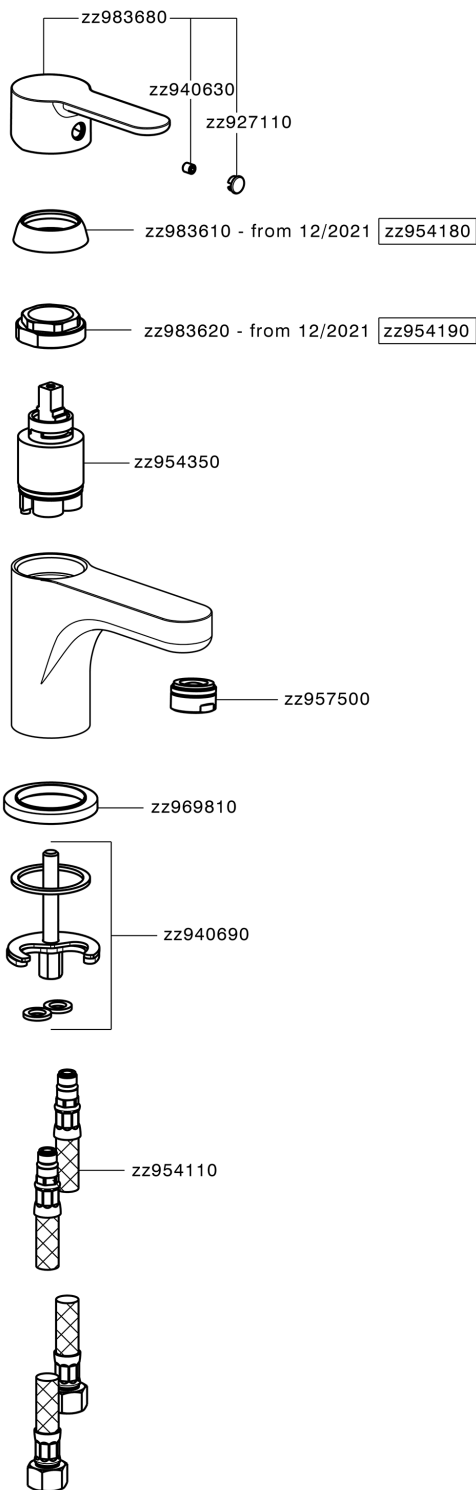

Single lever washbasin mixer TENDER_C2000540

MODEL **C2000540**

Single lever washbasin mixer, without waste, G.3/8" stainless steel flexible hoses

AVAILABLE FINISHINGS

CHARACTERISTICS

Cartridge Spare Parts **ZZ95435000**

35 mm Cartridge

EcoStop

EcoStop feature limits water flow to approximately 50% of maximum output with one point of resistance on setting. Push slightly past the middle stop only when full water output is required. This will save water up to 50%.

Single lever washbasin mixer TENDER_C2000540

C2000540

<https://en.cisal.it/single-lever-washbasin-mixer-tender-c2000540>

2024-12-22