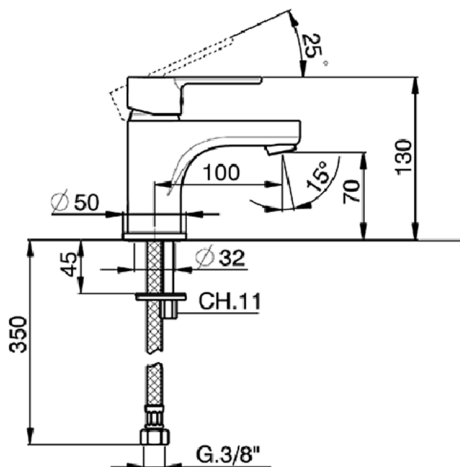

Single lever washbasin mixer TENDER_C2000540

MODEL **C2000540**

Single lever washbasin mixer, without waste, G.3/8" stainless steel flexible hoses

AVAILABLE FINISHINGS

CHARACTERISTICS

Cartridge Spare Parts **ZZ95435000**

35 mm Cartridge

EcoStop

EcoStop feature limits water flow to approximately 50% of maximum output with one point of resistance on setting. Push slightly past the middle stop only when full water output is required. This will save water up to 50%.

Single lever washbasin mixer TENDER_C2000540

C2000540

<https://en.cisal.it/single-lever-washbasin-mixer-tender-c2000540>

2024-12-22