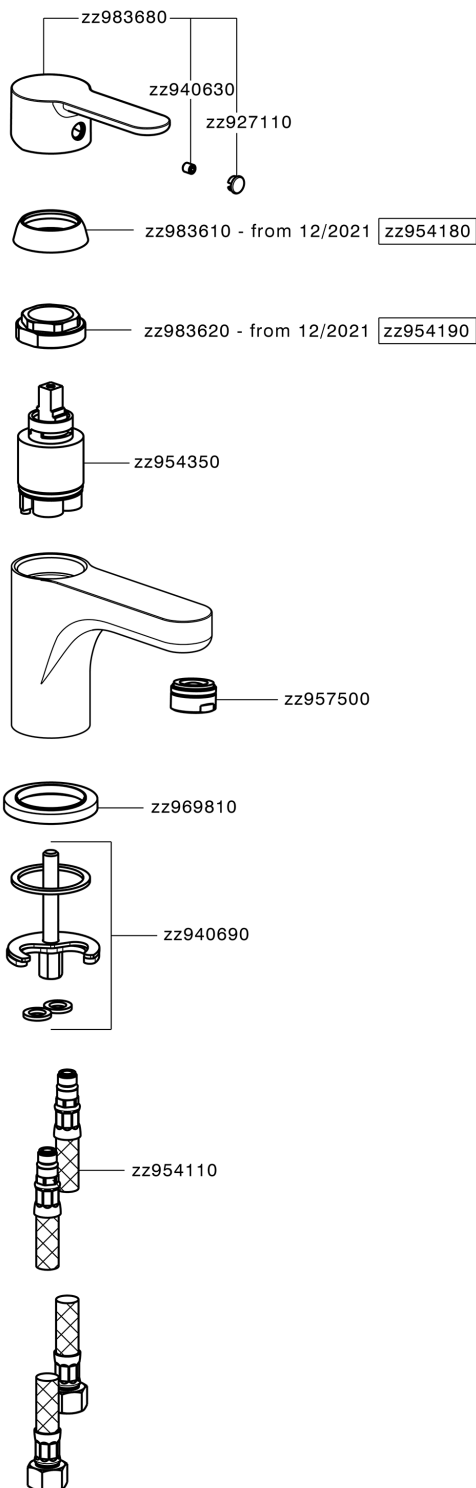

Single lever washbasin mixer TENDER_C2000540

C2000540

<https://en.cisal.it/single-lever-washbasin-mixer-tender-c2000540>

2024-12-22