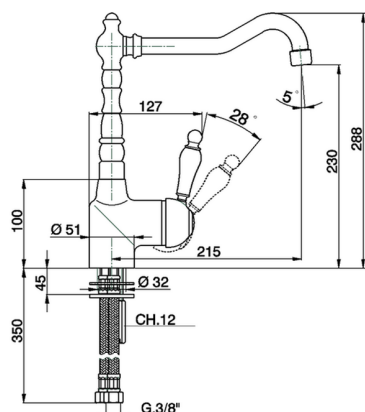

Single lever sink mixer ARCANA EMPRESS_EM002530

MODEL **EM002530**

Single lever sink mixer, swivel spout, G.3/8" stainless steel flexible hoses

AVAILABLE FINISHINGS

-  **21** 21 Chrome
-  **24** 24 Gold
-  **26** 26 Old Copper
-  **27** 27 Old Bronze
-  **2A** 2A Satin Brushed Nickel
-  **74** 74 Chrome/Gold

CHARACTERISTICS

Cartridge Spare Parts **ZZ92909000**

43 mm Cartridge

Single lever sink mixer ARCANA EMPRESS_EM002530

EM002530

<https://en.cisal.it/single-lever-sink-mixer-arcana-empress-em002530>

2026-06-04