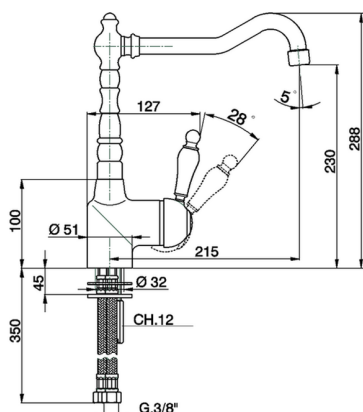

## Single lever sink mixer ARCANA EMPRESS\_EM002530

MODEL **EM002530**

Single lever sink mixer, swivel spout, G.3/8" stainless steel flexible hoses

### CHARACTERISTICS

Cartridge Spare Parts **ZZ92909000**

**43 mm Cartridge**

## Single lever sink mixer ARCANA EMPRESS\_EM002530

EM002530

<https://en.cisal.it/single-lever-sink-mixer-arcana-empress-em002530>

2026-04-25