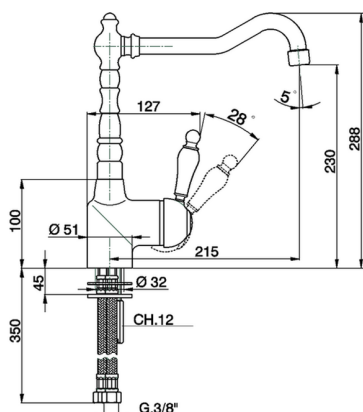

Single lever sink mixer ARCANA EMPRESS_EM002530

MODEL **EM002530**

Single lever sink mixer, swivel spout, G.3/8" stainless steel flexible hoses

AVAILABLE FINISHINGS

-  **21** 21 Chrome
-  **24** 24 Gold
-  **26** 26 Old Copper
-  **27** 27 Old Bronze
-  **2A** 2A Satin Brushed Nickel
-  **74** 74 Chrome/Gold

CHARACTERISTICS

Cartridge Spare Parts **ZZ92909000**

43 mm Cartridge

Single lever sink mixer ARCANA EMPRESS_EM002530

EM002530

<https://en.cisal.it/single-lever-sink-mixer-arcana-empress-em002530>

2026-04-24