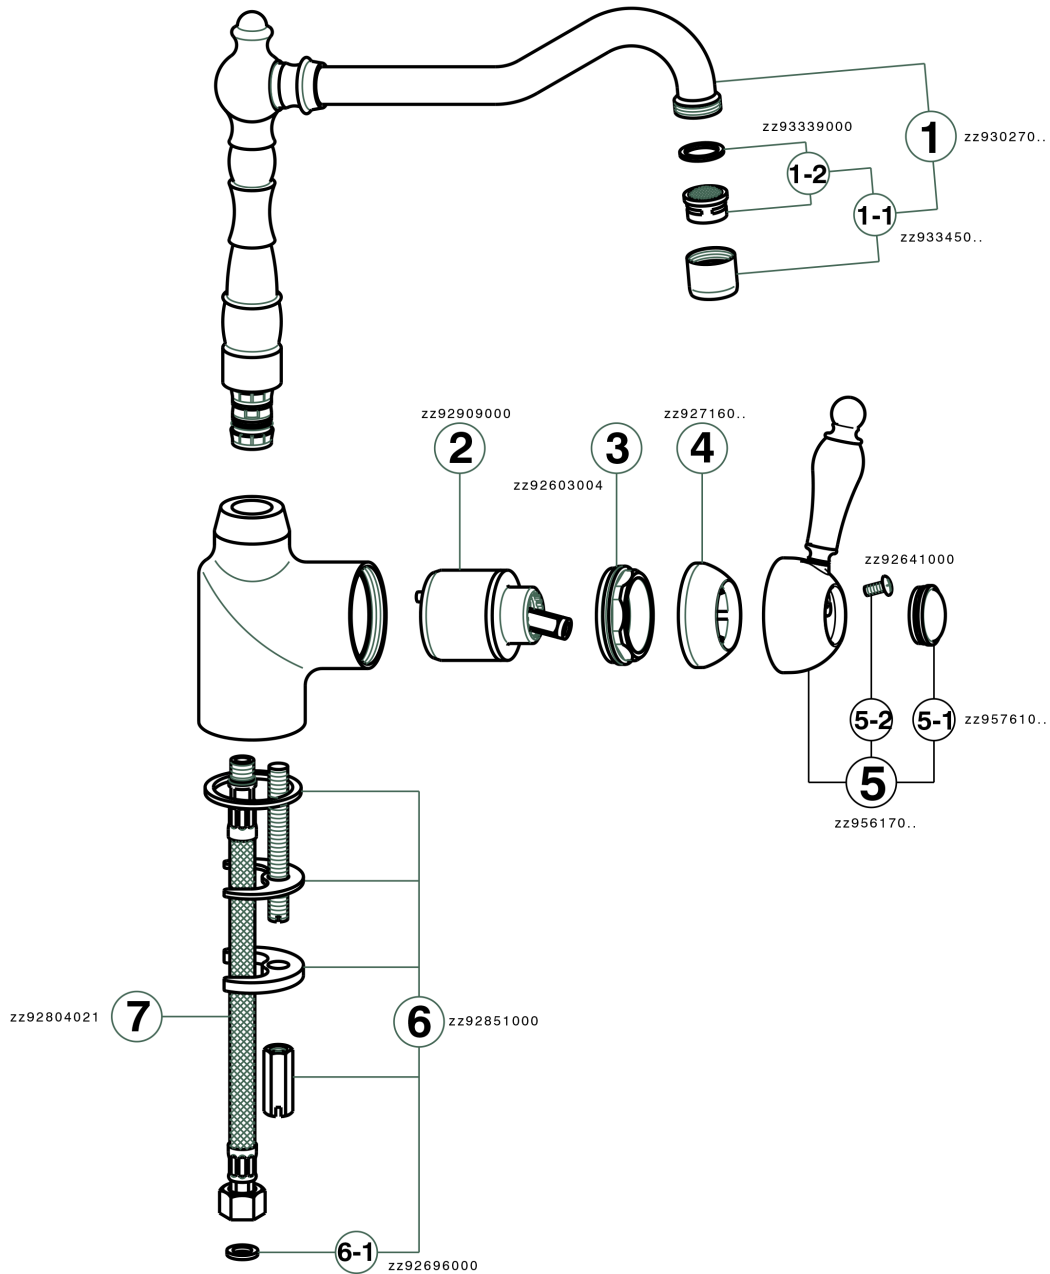

Single lever sink mixer ARCANA EMPRESS_EM002530

MODEL **EM002530**

Single lever sink mixer, swivel spout, G.3/8" stainless steel flexible hoses

AVAILABLE FINISHINGS

-  **21** 21 Chrome
-  **24** 24 Gold
-  **26** 26 Old Copper
-  **27** 27 Old Bronze
-  **2A** 2A Satin Brushed Nickel
-  **74** 74 Chrome/Gold

CHARACTERISTICS

Cartridge Spare Parts **ZZ92909000**

43 mm Cartridge

Single lever sink mixer ARCANA EMPRESS_EM002530

EM002530

<https://en.cisal.it/single-lever-sink-mixer-arcana-empress-em002530>

2026-06-04