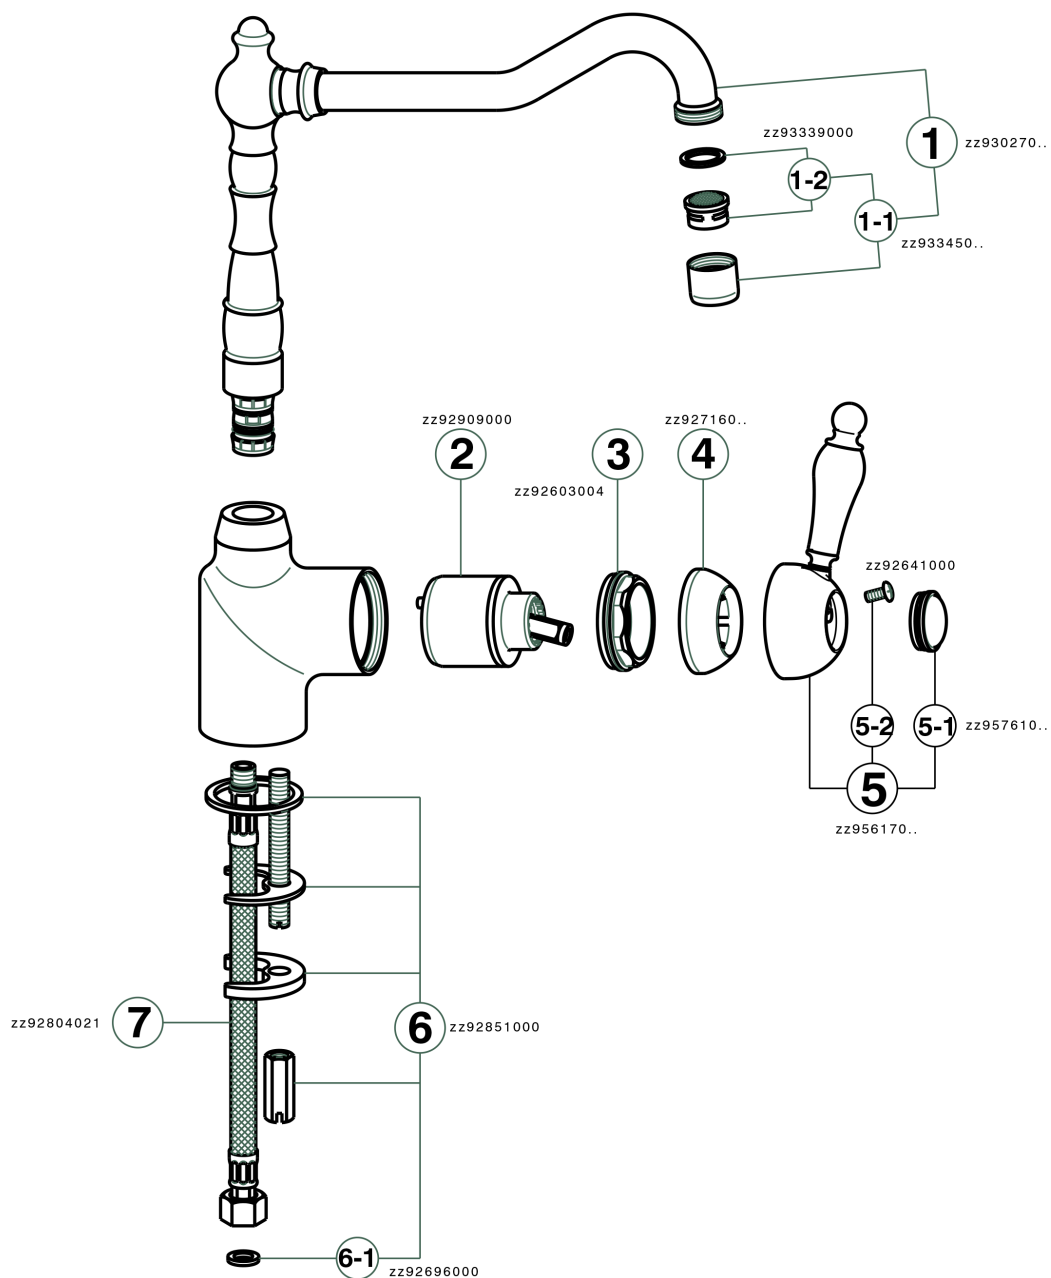

## Single lever sink mixer ARCANA EMPRESS\_EM002530

MODEL **EM002530**

Single lever sink mixer, swivel spout, G.3/8" stainless steel flexible hoses

### CHARACTERISTICS

Cartridge Spare Parts **ZZ92909000**

**43 mm Cartridge**

## Single lever sink mixer ARCANA EMPRESS\_EM002530

EM002530

<https://en.cisal.it/single-lever-sink-mixer-arcana-empress-em002530>

2026-04-25