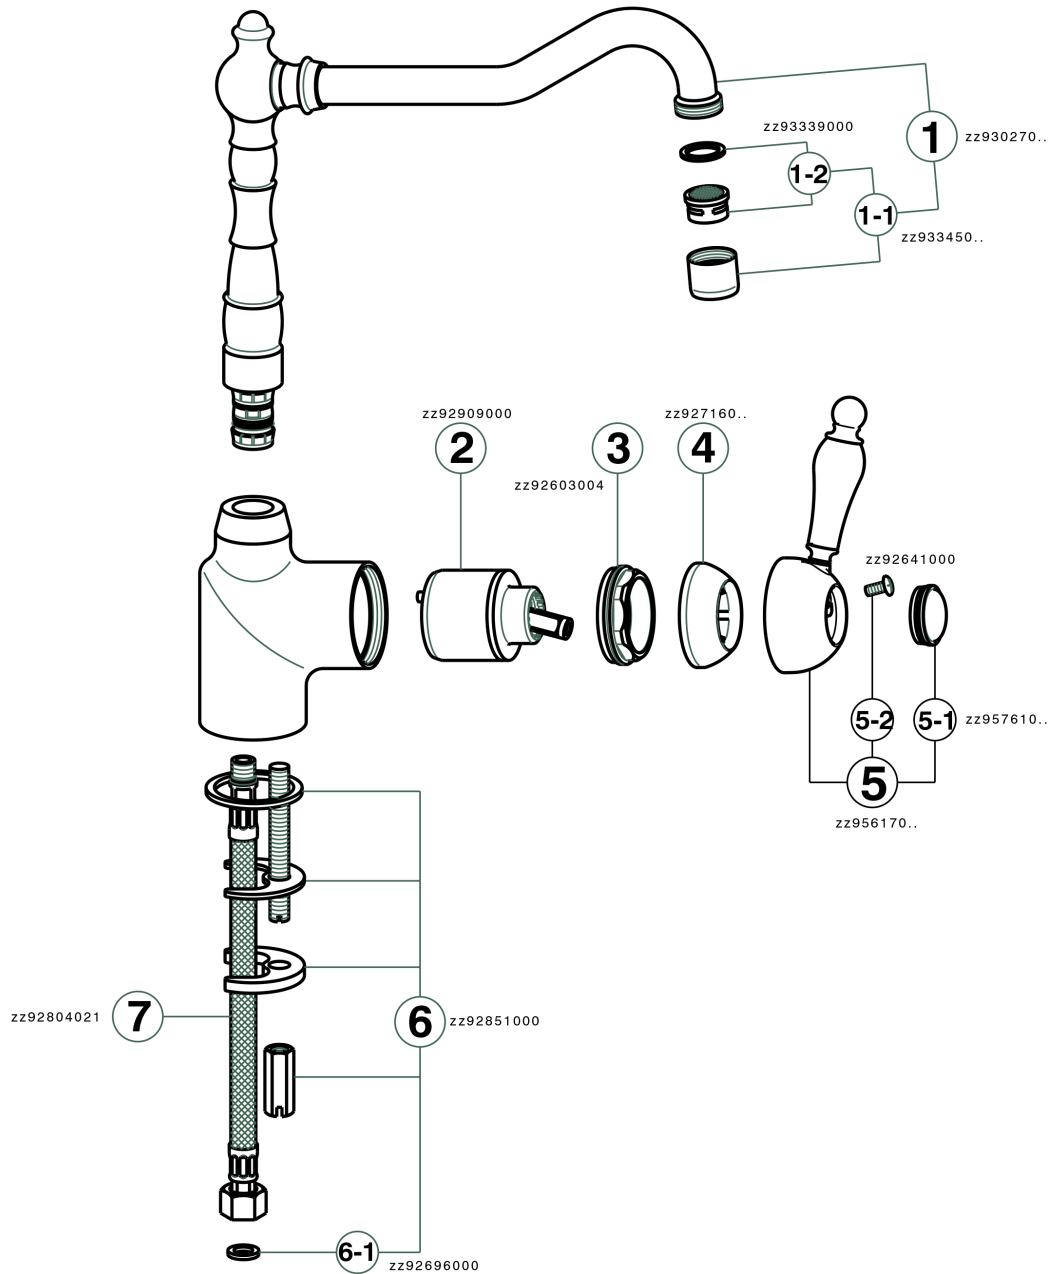

Single lever sink mixer ARCANA EMPRESS_EM002530

MODEL **EM002530**

Single lever sink mixer, swivel spout, G.3/8" stainless steel flexible hoses

AVAILABLE FINISHINGS

-  **21** 21 Chrome
-  **24** 24 Gold
-  **26** 26 Old Copper
-  **27** 27 Old Bronze
-  **2A** 2A Satin Brushed Nickel
-  **74** 74 Chrome/Gold

CHARACTERISTICS

Cartridge Spare Parts **ZZ92909000**

43 mm Cartridge

Single lever sink mixer ARCANA EMPRESS_EM002530

EM002530

<https://en.cisal.it/single-lever-sink-mixer-arcana-empress-em002530>

2026-04-24