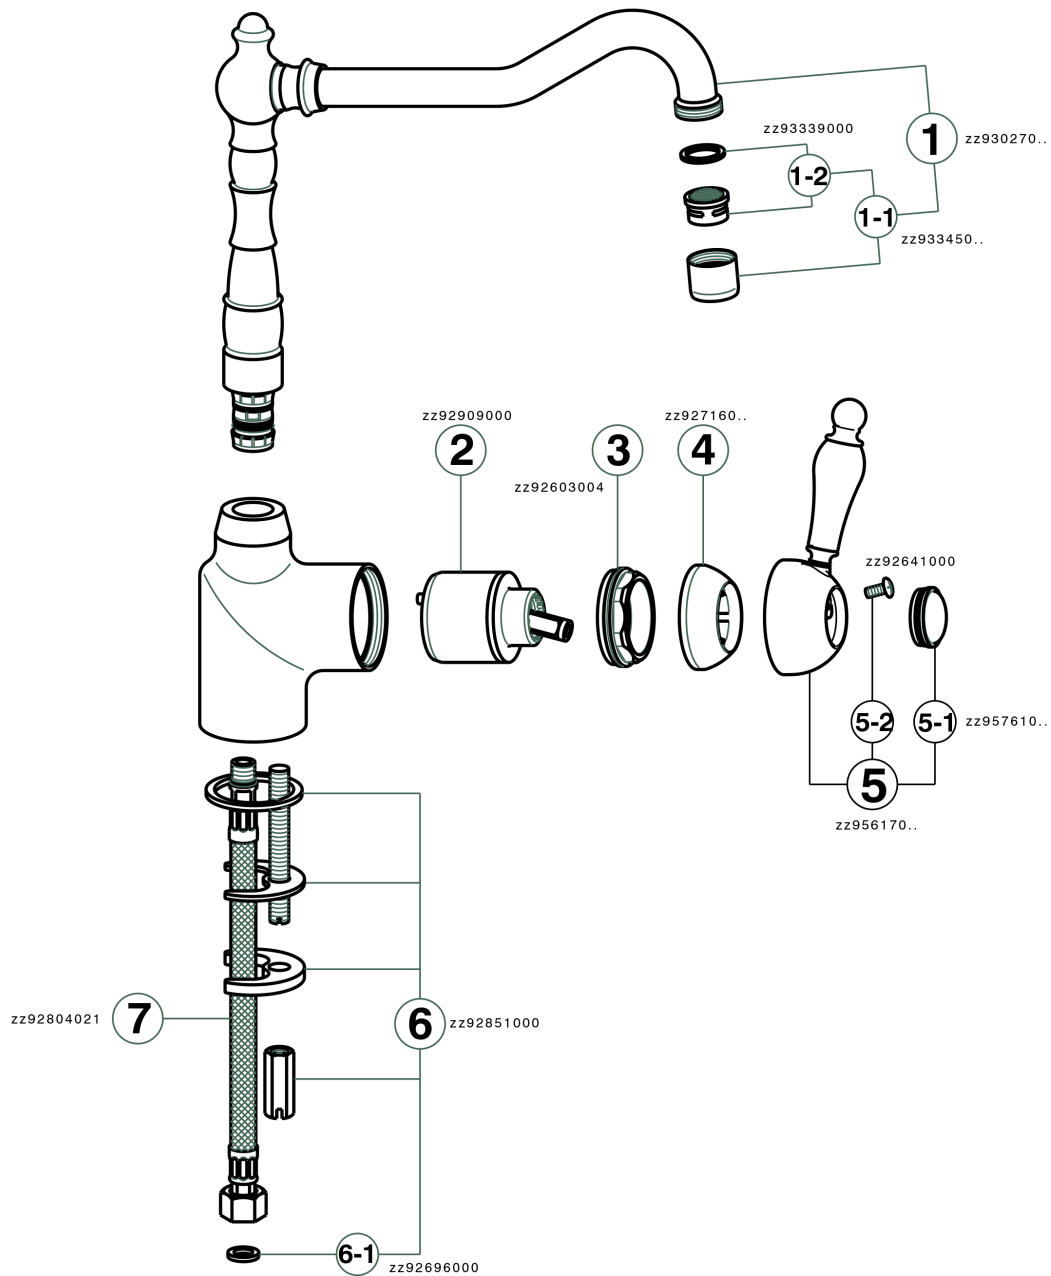

Single lever sink mixer ARCANA EMPRESS_EM002530

MODEL **EM002530**

Single lever sink mixer, swivel spout, G.3/8" stainless steel flexible hoses

AVAILABLE FINISHINGS

-  **21** 21 Chrome
-  **24** 24 Gold
-  **26** 26 Old Copper
-  **27** 27 Old Bronze
-  **2A** 2A Satin Brushed Nickel
-  **74** 74 Chrome/Gold

CHARACTERISTICS

Cartridge Spare Parts **ZZ92909000**

43 mm Cartridge

Single lever sink mixer ARCANA EMPRESS_EM002530

EM002530

<https://en.cisal.it/single-lever-sink-mixer-arcana-empress-em002530>

2026-06-09