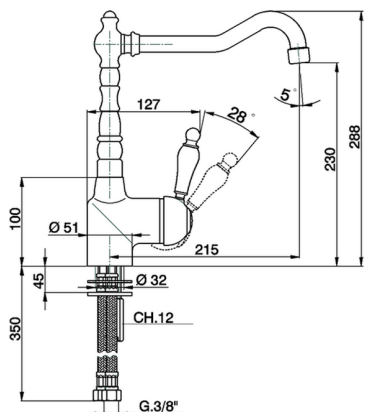

Single lever sink mixer ARCANA EMPRESS_EM002530

MODEL **EM002530**

Single lever sink mixer, swivel spout, G.3/8" stainless steel flexible hoses

AVAILABLE FINISHINGS

-  **21** 21 Chrome
-  **24** 24 Gold
-  **26** 26 Old Copper
-  **27** 27 Old Bronze
-  **2A** 2A Satin Brushed Nickel
-  **74** 74 Chrome/Gold

CHARACTERISTICS

Cartridge Spare Parts **ZZ92909000**

43 mm Cartridge

Single lever sink mixer ARCANA EMPRESS_EM002530

EM002530

<https://en.cisal.it/single-lever-sink-mixer-arcana-empress-em002530>

2026-06-09