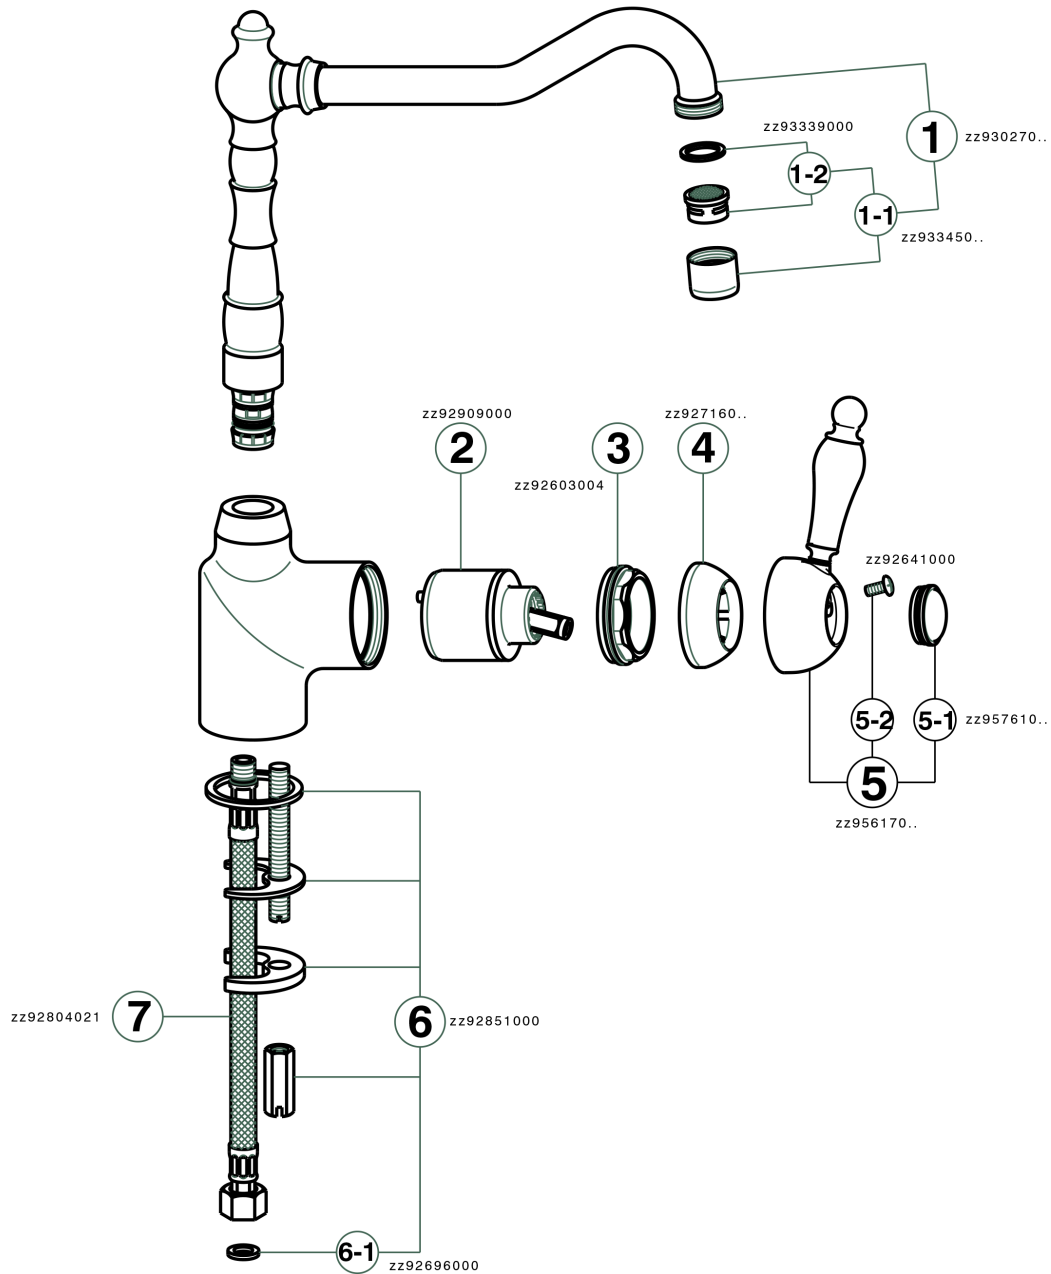

Single lever sink mixer ARCANA EMPRESS_EM002530

EM002530

<https://en.cisal.it/single-lever-sink-mixer-arcana-empress-em002530>

2026-04-04