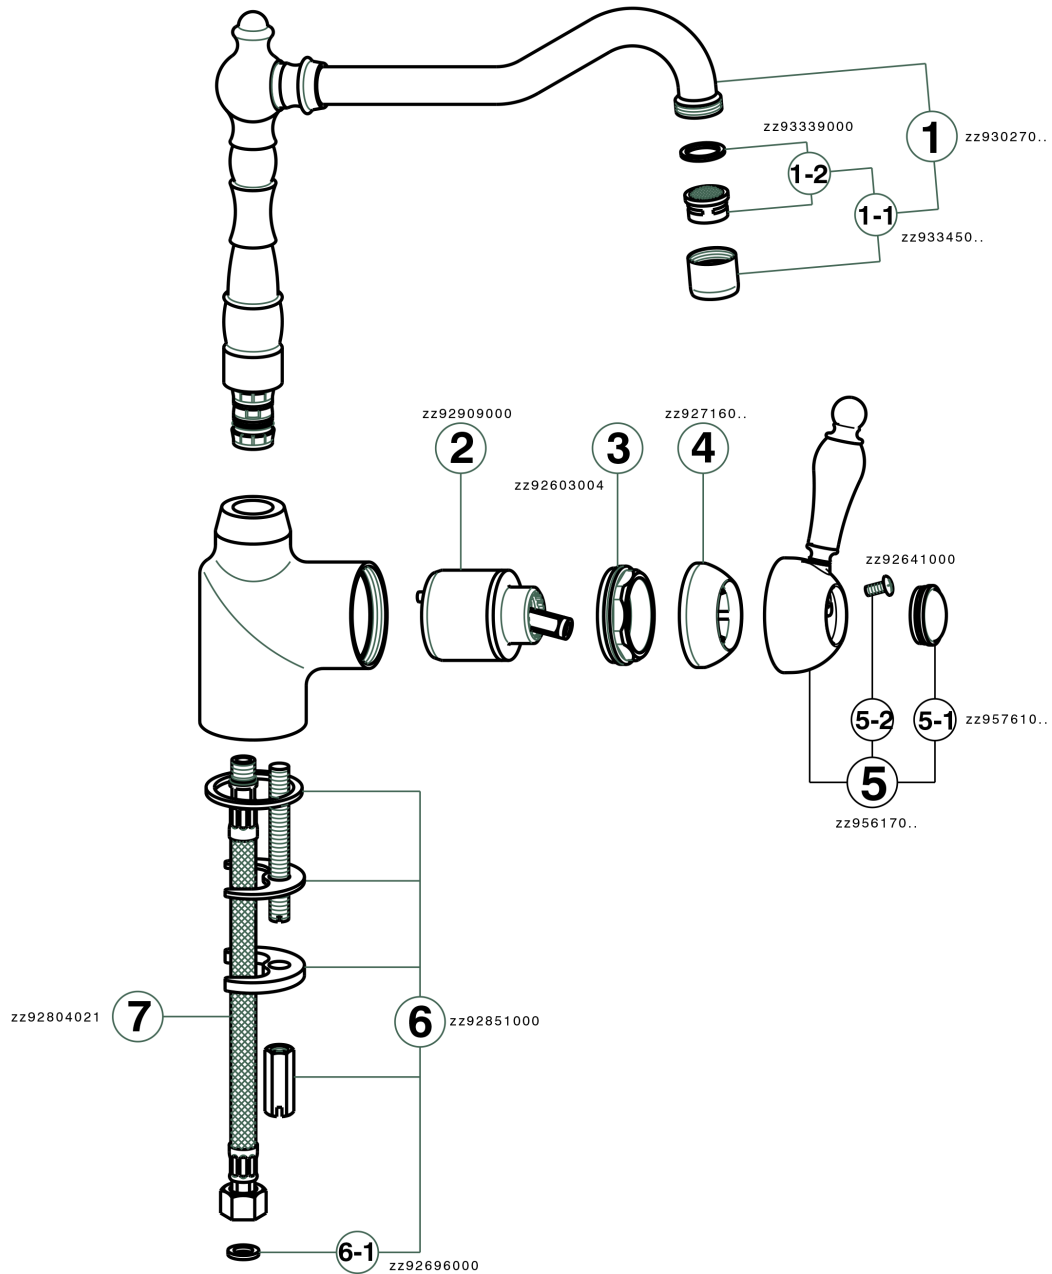

## Single lever sink mixer ARCANA EMPRESS\_EM002530

EM002530

<https://en.cisal.it/single-lever-sink-mixer-arcana-empress-em002530>

2026-06-24