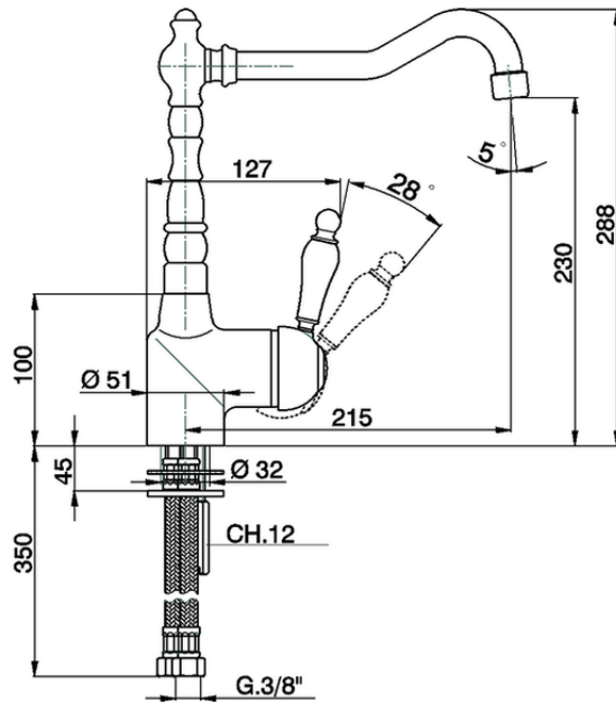

Single lever sink mixer ARCANA EMPRESS_EM002530

EM002530

<https://en.cisal.it/single-lever-sink-mixer-arcana-empress-em002530>

2026-05-15