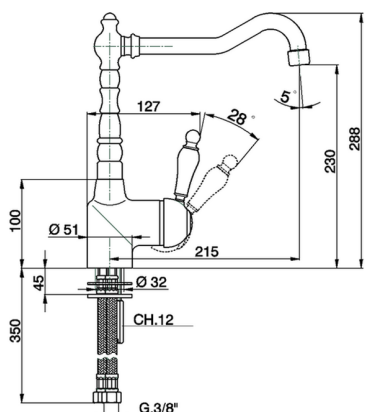

Single lever sink mixer ARCANA EMPRESS_EM002530

MODEL **EM002530**

Single lever sink mixer, swivel spout, G.3/8" stainless steel flexible hoses

AVAILABLE FINISHINGS

-  **21** 21 Chrome
-  **24** 24 Gold
-  **26** 26 Old Copper
-  **27** 27 Old Bronze
-  **2A** 2A Satin Brushed Nickel
-  **74** 74 Chrome/Gold

CHARACTERISTICS

Cartridge Spare Parts **ZZ92909000**

43 mm Cartridge

Single lever sink mixer ARCANA EMPRESS_EM002530

EM002530

<https://en.cisal.it/single-lever-sink-mixer-arcana-empress-em002530>

2026-05-15