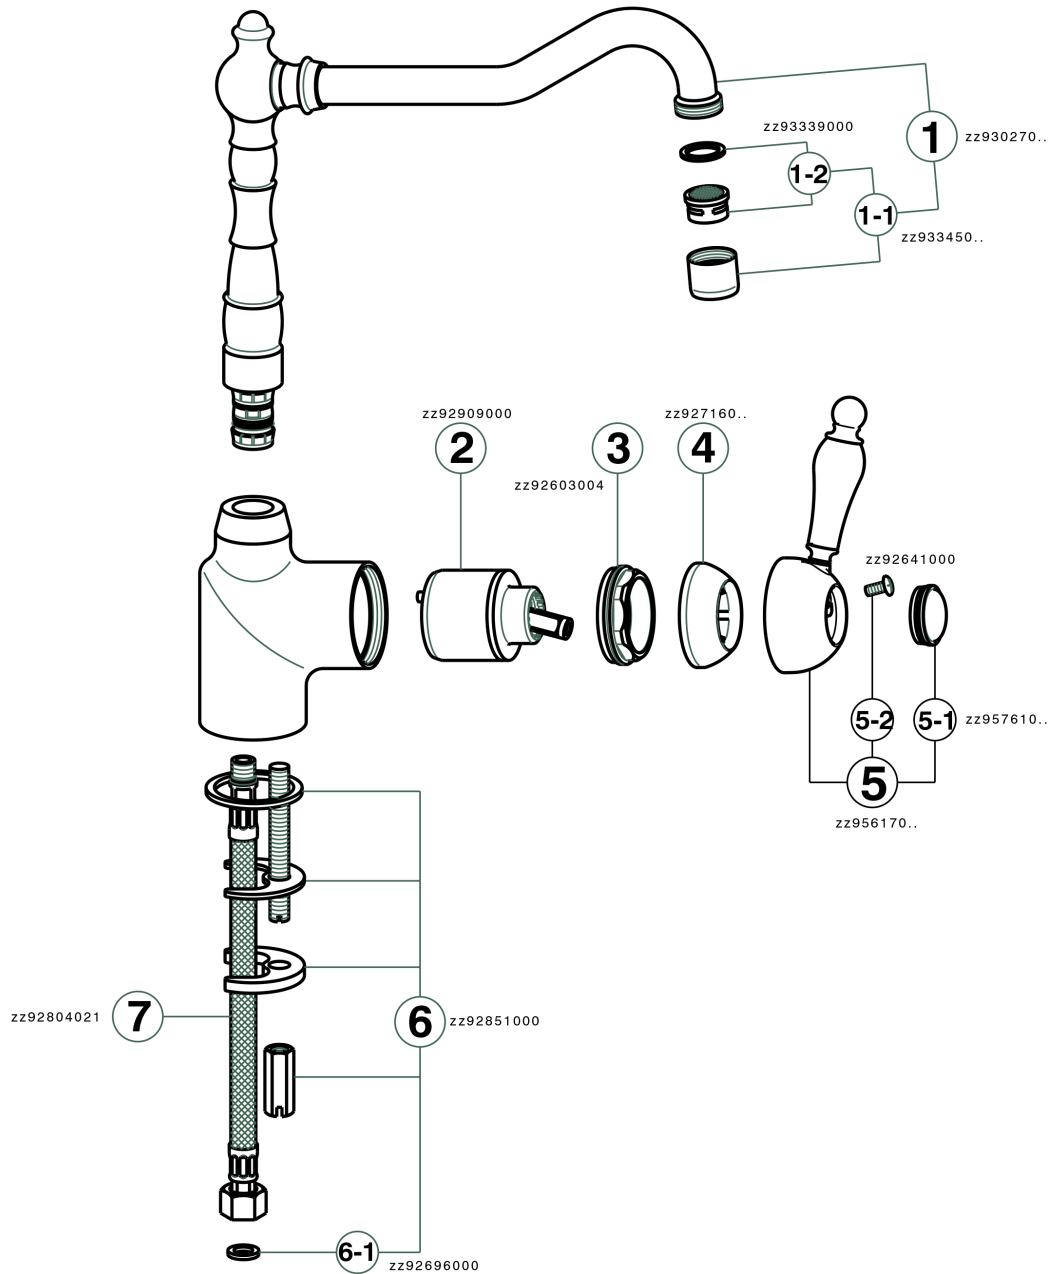

Single lever sink mixer ARCANA EMPRESS_EM002530

MODEL **EM002530**

Single lever sink mixer, swivel spout, G.3/8" stainless steel flexible hoses

AVAILABLE FINISHINGS

-  **21** 21 Chrome
-  **24** 24 Gold
-  **26** 26 Old Copper
-  **27** 27 Old Bronze
-  **2A** 2A Satin Brushed Nickel
-  **74** 74 Chrome/Gold

CHARACTERISTICS

Cartridge Spare Parts **ZZ92909000**

43 mm Cartridge

Single lever sink mixer ARCANA EMPRESS_EM002530

EM002530

<https://en.cisal.it/single-lever-sink-mixer-arcana-empress-em002530>

2026-05-15