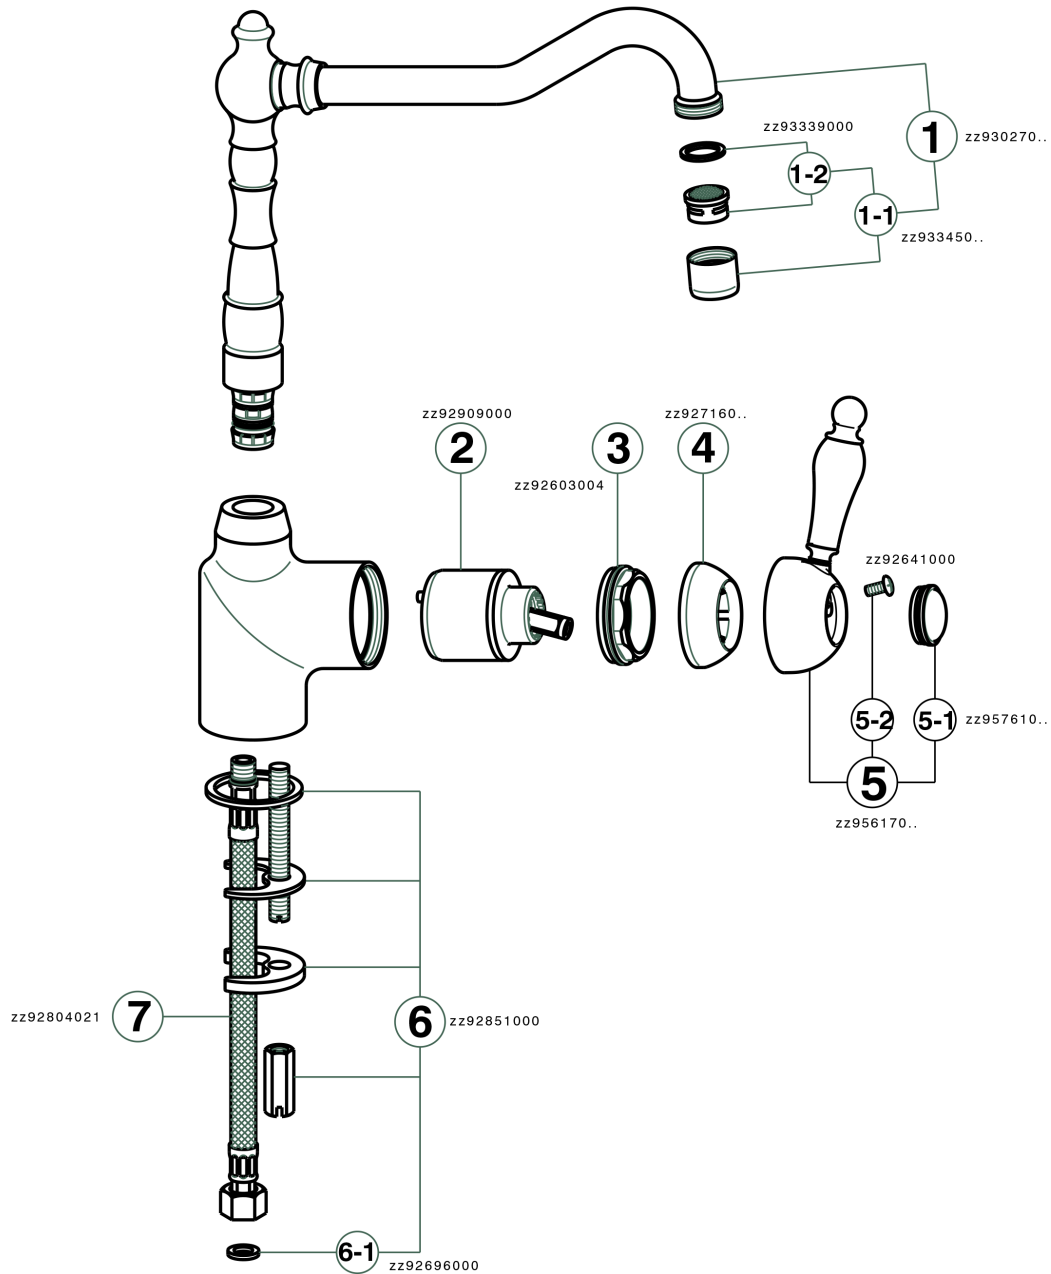

Single lever sink mixer ARCANA EMPRESS_EM002530

EM002530

<https://en.cisal.it/single-lever-sink-mixer-arcana-empress-em002530>

2026-05-15