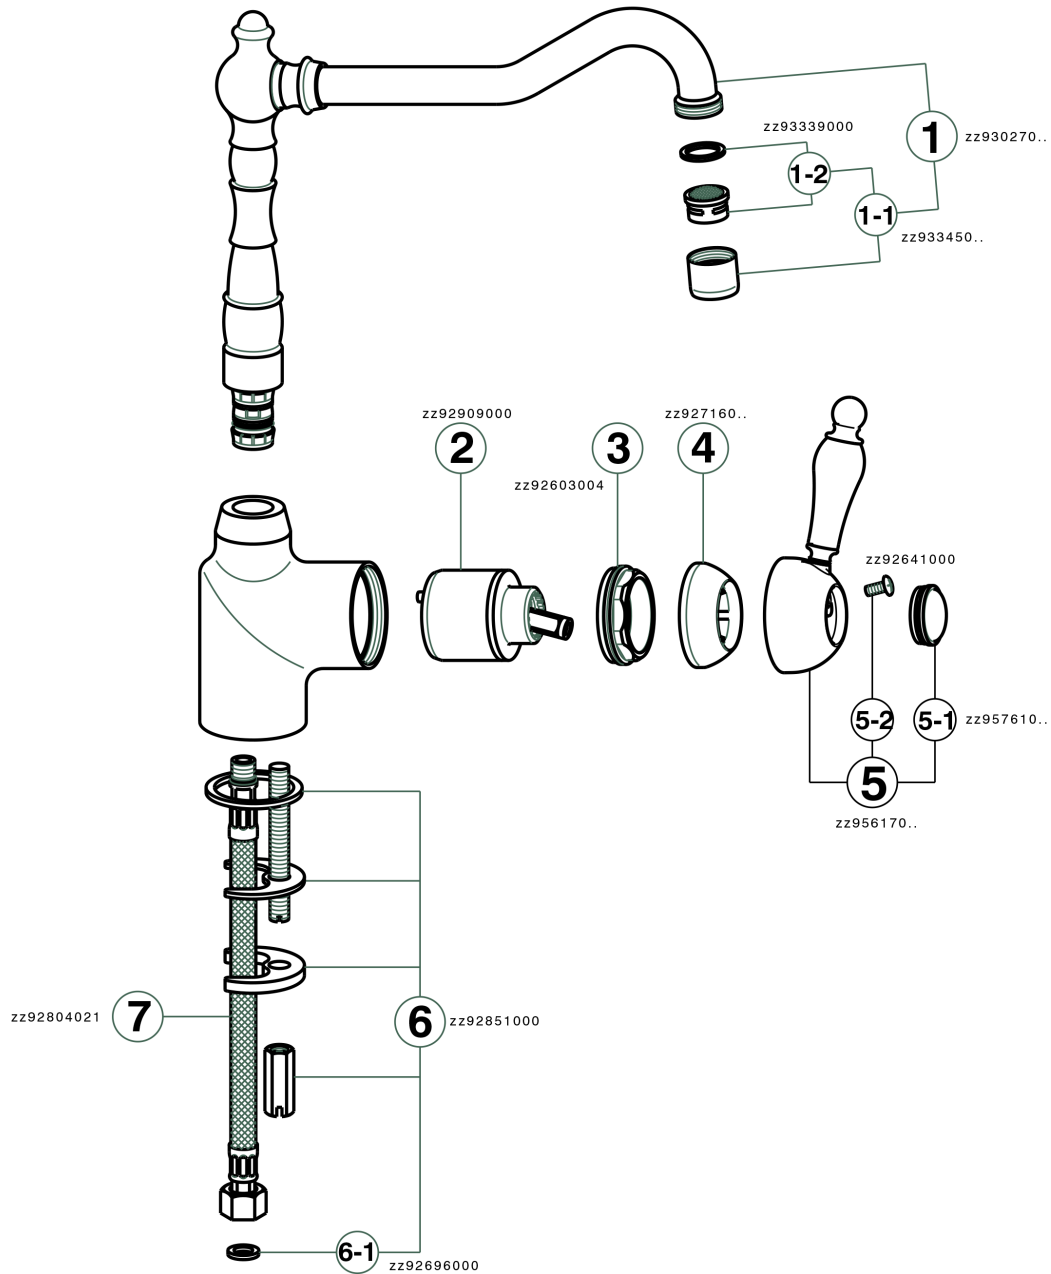

Single lever sink mixer ARCANA EMPRESS_EM002530

EM002530

<https://en.cisal.it/single-lever-sink-mixer-arcana-empress-em002530>

2026-04-25