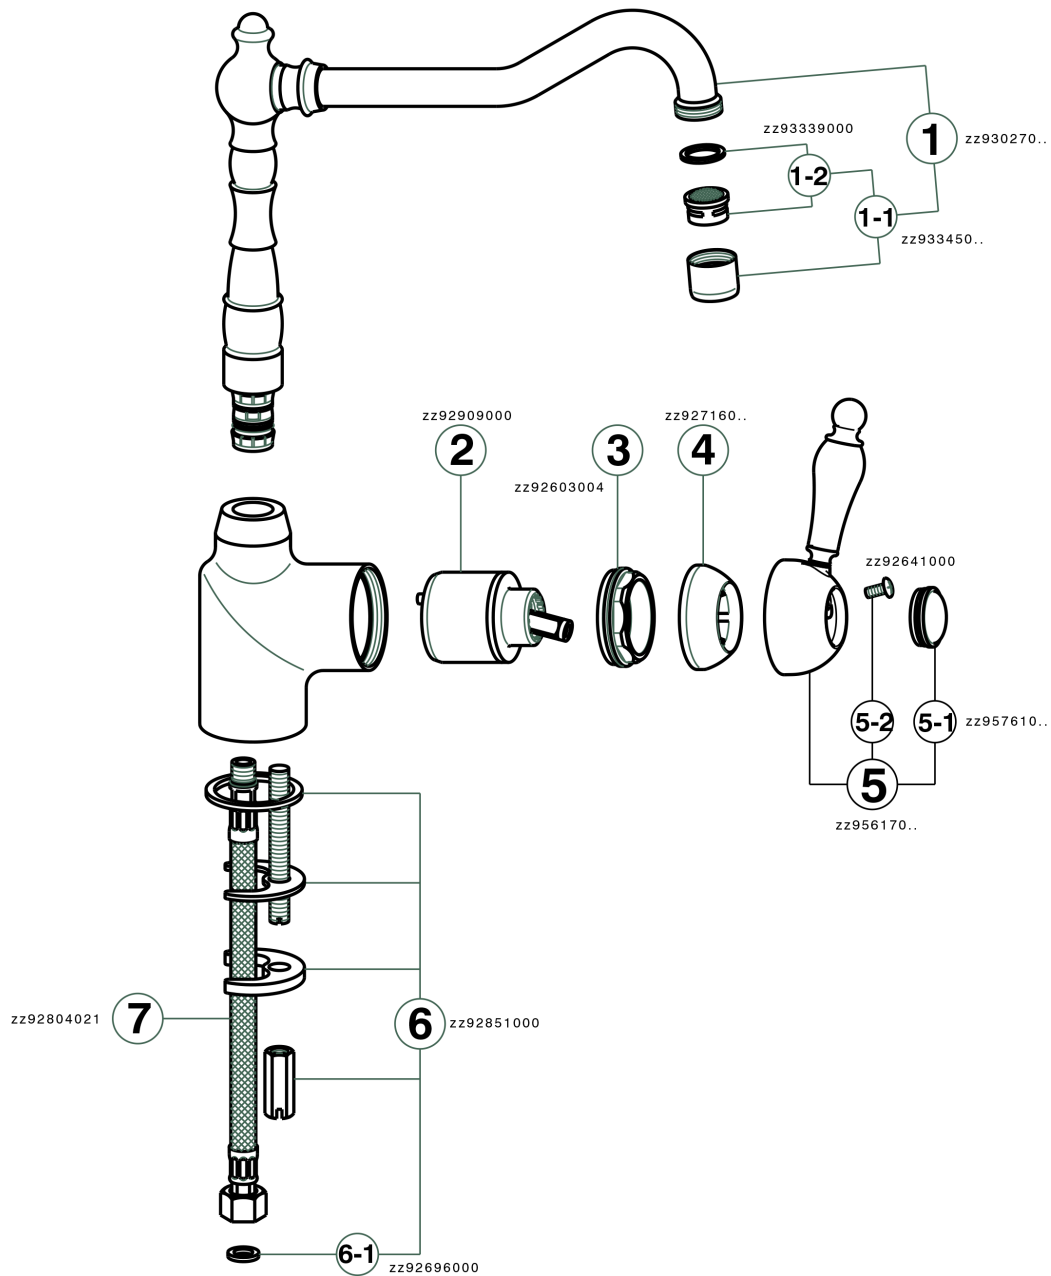

Single lever sink mixer ARCANA EMPRESS_EM002530

EM002530

<https://en.cisal.it/single-lever-sink-mixer-arcana-empress-em002530>

2026-06-05