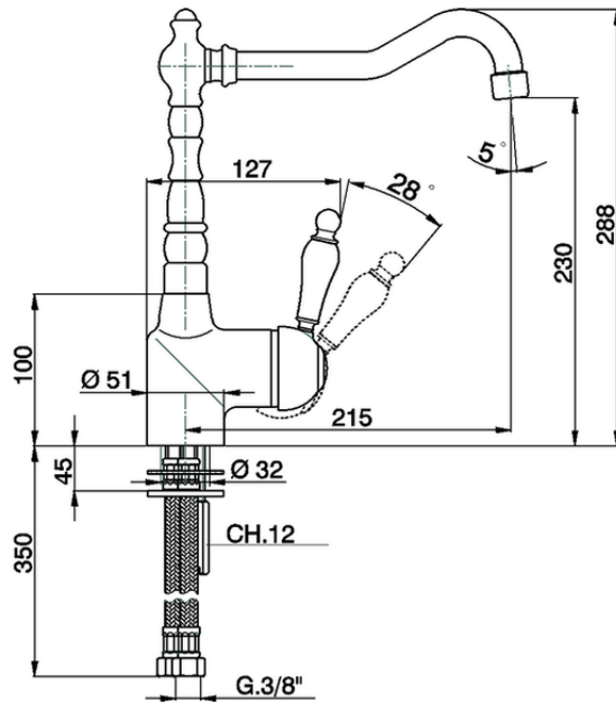

Single lever sink mixer ARCANA EMPRESS_EM002530

EM002530

<https://en.cisal.it/single-lever-sink-mixer-arcana-empress-em002530>

2026-06-05