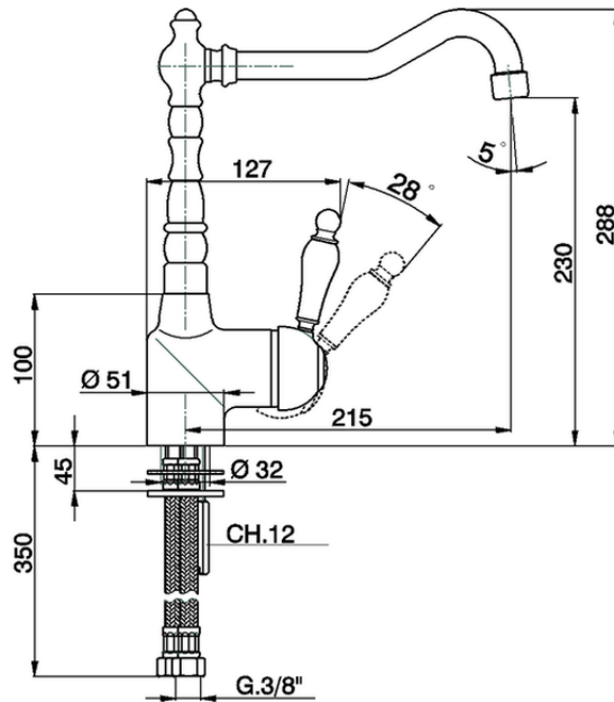

Single lever sink mixer ARCANA EMPRESS_EM002530

EM002530

<https://en.cisal.it/single-lever-sink-mixer-arcana-empress-em002530>

2026-05-15