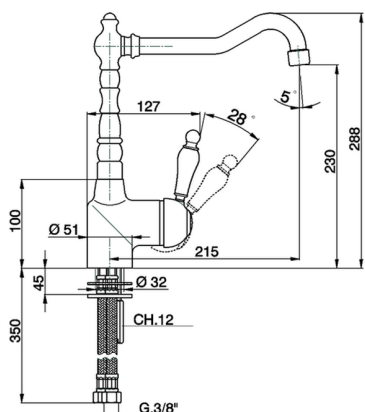

Single lever sink mixer ARCANA EMPRESS_EM002530

MODEL **EM002530**

Single lever sink mixer, swivel spout, G.3/8" stainless steel flexible hoses

AVAILABLE FINISHINGS

-  **21** 21 Chrome
-  **24** 24 Gold
-  **26** 26 Old Copper
-  **27** 27 Old Bronze
-  **2A** 2A Satin Brushed Nickel
-  **74** 74 Chrome/Gold

CHARACTERISTICS

Cartridge Spare Parts **ZZ92909000**

43 mm Cartridge

Single lever sink mixer ARCANA EMPRESS_EM002530

EM002530

<https://en.cisal.it/single-lever-sink-mixer-arcana-empress-em002530>

2026-04-04