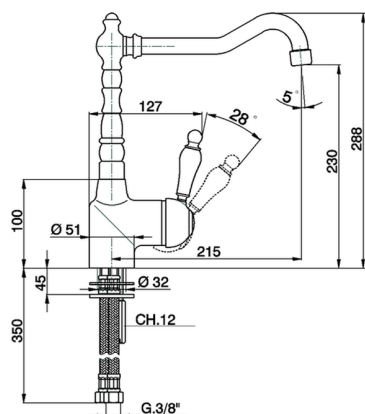

Single lever sink mixer ARCANA EMPRESS_EM002530

MODEL **EM002530**

Single lever sink mixer, swivel spout, G.3/8" stainless steel flexible hoses

AVAILABLE FINISHINGS

-  **21** 21 Chrome
-  **24** 24 Gold
-  **26** 26 Old Copper
-  **27** 27 Old Bronze
-  **2A** 2A Satin Brushed Nickel
-  **74** 74 Chrome/Gold

CHARACTERISTICS

Cartridge Spare Parts **ZZ92909000**

43 mm Cartridge

Single lever sink mixer ARCANA EMPRESS_EM002530

EM002530

<https://en.cisal.it/single-lever-sink-mixer-arcana-empress-em002530>

2026-06-04