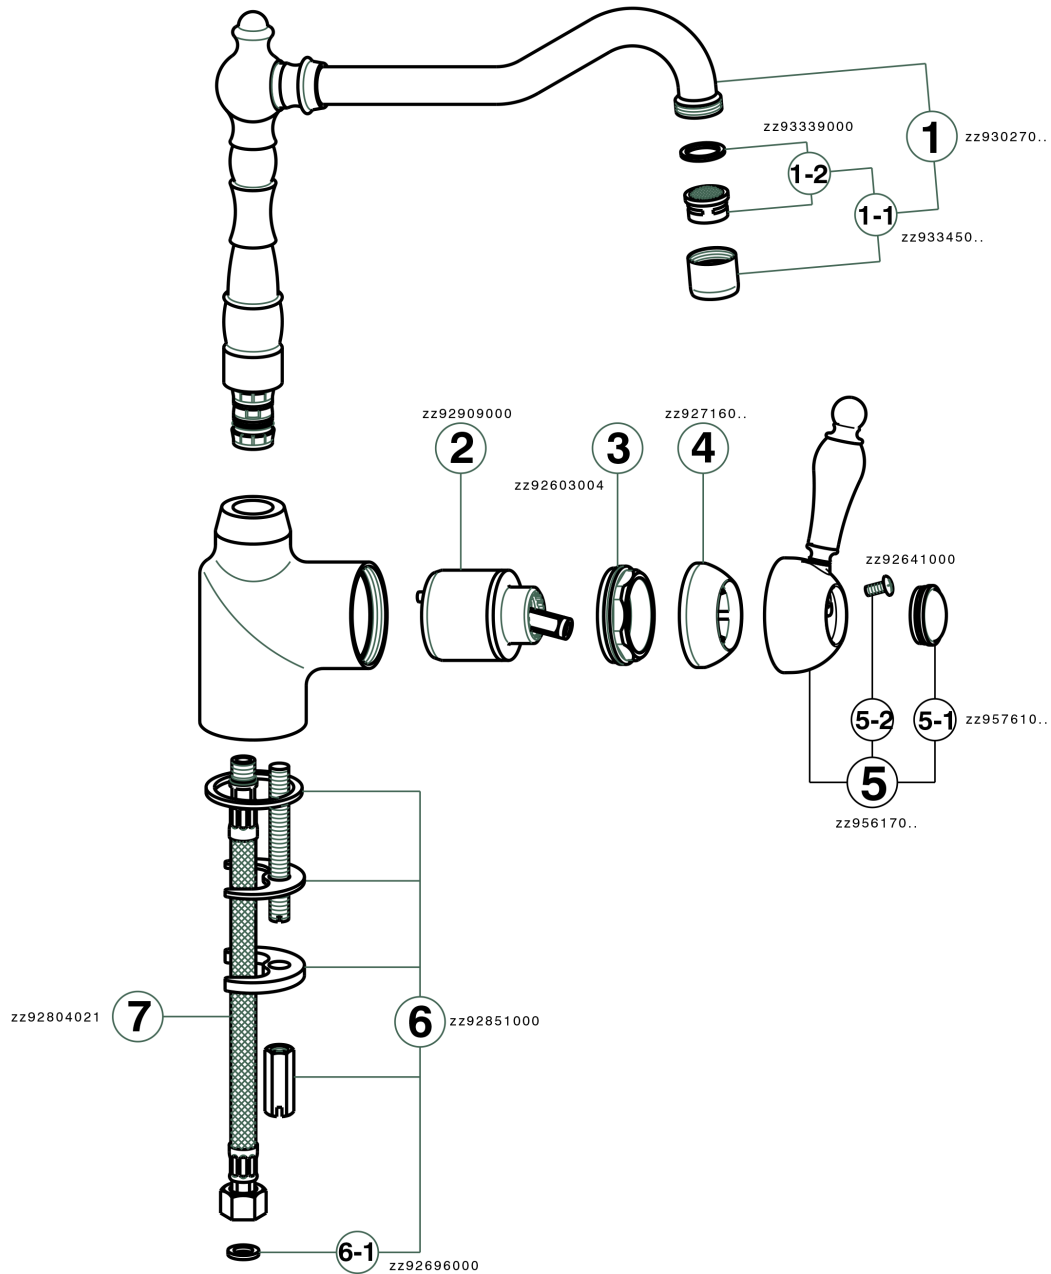

Single lever sink mixer ARCANA EMPRESS_EM002530

MODEL **EM002530**

Single lever sink mixer, swivel spout, G.3/8" stainless steel flexible hoses

AVAILABLE FINISHINGS

-  **21** 21 Chrome
-  **24** 24 Gold
-  **26** 26 Old Copper
-  **27** 27 Old Bronze
-  **2A** 2A Satin Brushed Nickel
-  **74** 74 Chrome/Gold

CHARACTERISTICS

Cartridge Spare Parts **ZZ92909000**

43 mm Cartridge

Single lever sink mixer ARCANA EMPRESS_EM002530

EM002530

<https://en.cisal.it/single-lever-sink-mixer-arcana-empress-em002530>

2026-04-04