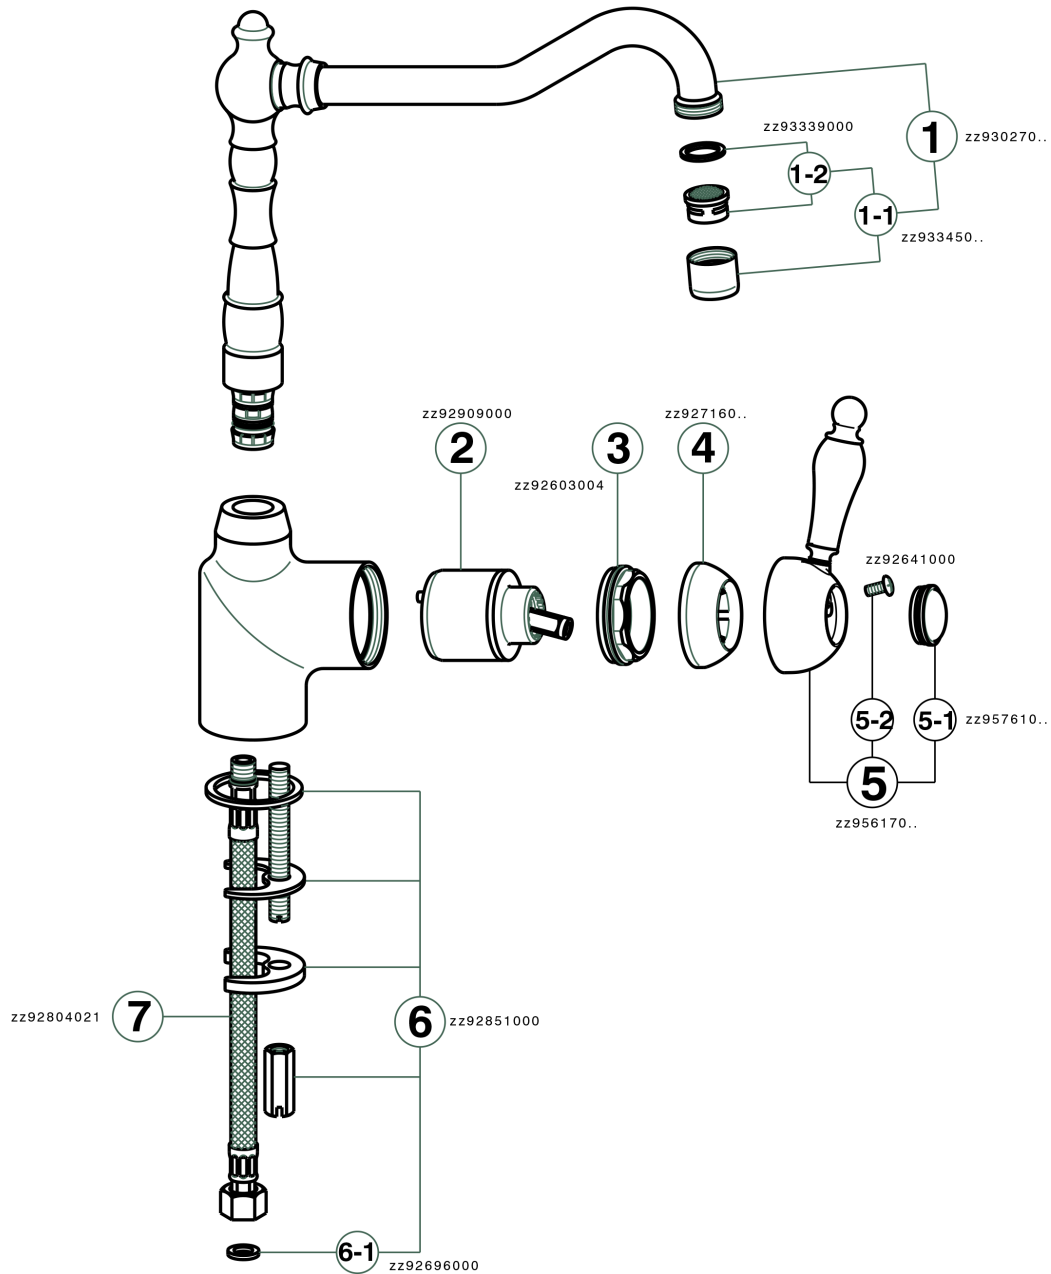

## Single lever sink mixer ARCANA EMPRESS\_EM002530

EM002530

<https://en.cisal.it/single-lever-sink-mixer-arcana-empress-em002530>

2026-04-05