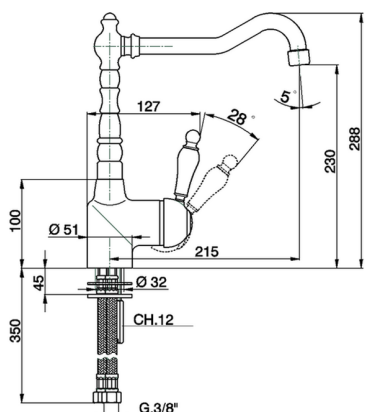

Single lever sink mixer ARCANA EMPRESS_EM002530

MODEL **EM002530**

Single lever sink mixer, swivel spout, G.3/8" stainless steel flexible hoses

AVAILABLE FINISHINGS

-  **21** 21 Chrome
-  **24** 24 Gold
-  **26** 26 Old Copper
-  **27** 27 Old Bronze
-  **2A** 2A Satin Brushed Nickel
-  **74** 74 Chrome/Gold

CHARACTERISTICS

Cartridge Spare Parts **ZZ92909000**

43 mm Cartridge

Single lever sink mixer ARCANA EMPRESS_EM002530

EM002530

<https://en.cisal.it/single-lever-sink-mixer-arcana-empress-em002530>

2026-04-24