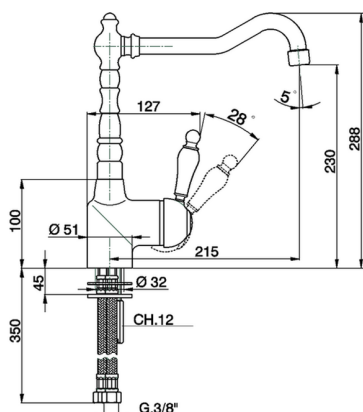

Single lever sink mixer ARCANA EMPRESS_EM002530

MODEL **EM002530**

Single lever sink mixer, swivel spout, G.3/8" stainless steel flexible hoses

AVAILABLE FINISHINGS

-  **21** 21 Chrome
-  **24** 24 Gold
-  **26** 26 Old Copper
-  **27** 27 Old Bronze
-  **2A** 2A Satin Brushed Nickel
-  **74** 74 Chrome/Gold

CHARACTERISTICS

Cartridge Spare Parts **ZZ92909000**

43 mm Cartridge

Single lever sink mixer ARCANA EMPRESS_EM002530

EM002530

<https://en.cisal.it/single-lever-sink-mixer-arcana-empress-em002530>

2026-06-05