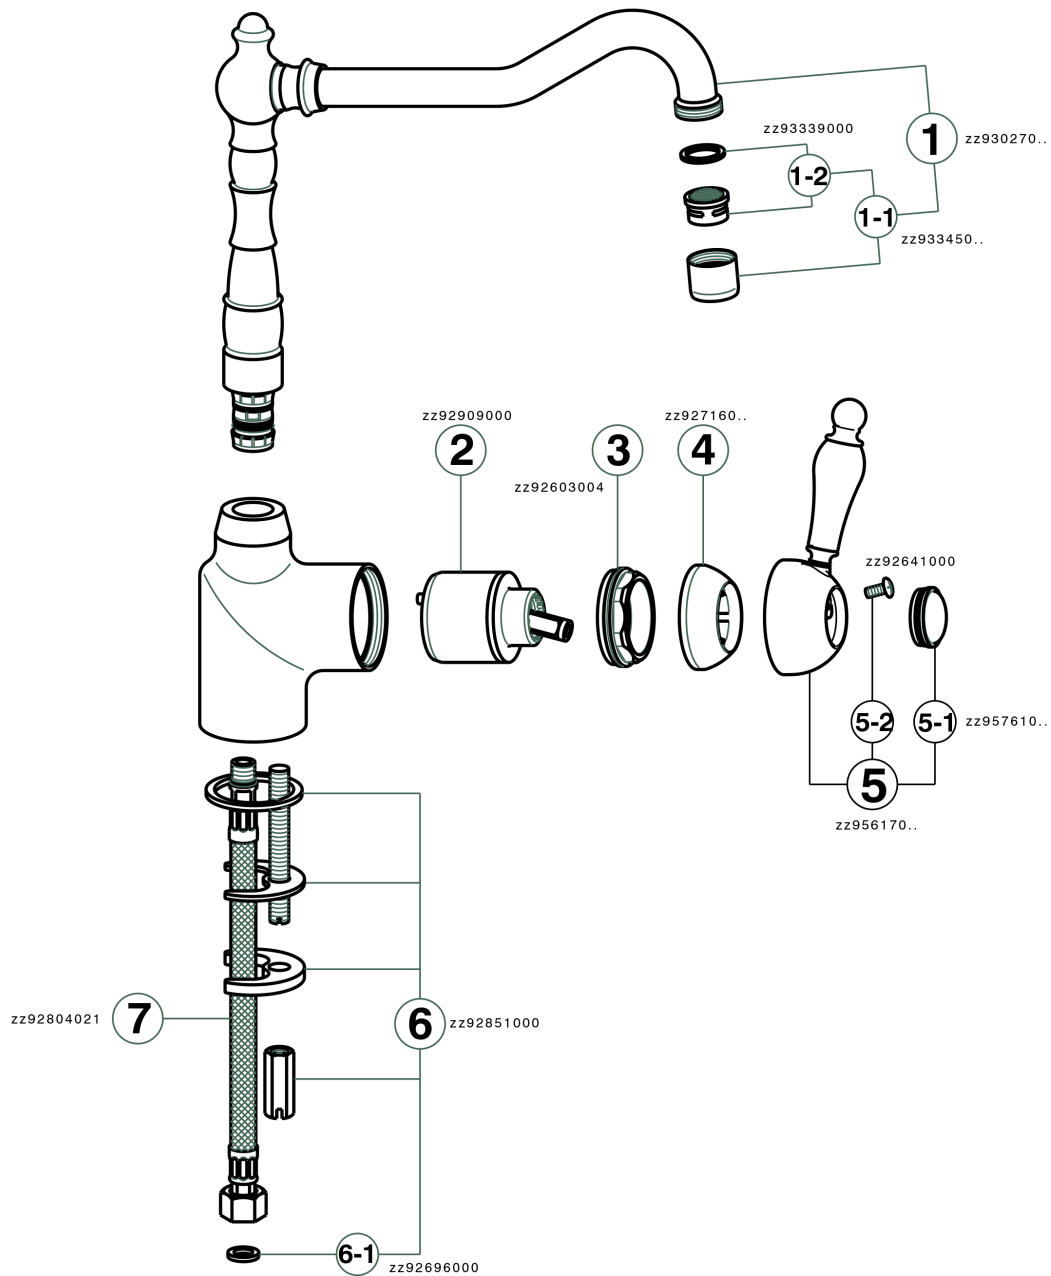

Single lever sink mixer ARCANA EMPRESS_EM002530

MODEL **EM002530**

Single lever sink mixer, swivel spout, G.3/8" stainless steel flexible hoses

AVAILABLE FINISHINGS

-  **21** 21 Chrome
-  **24** 24 Gold
-  **26** 26 Old Copper
-  **27** 27 Old Bronze
-  **2A** 2A Satin Brushed Nickel
-  **74** 74 Chrome/Gold

CHARACTERISTICS

Cartridge Spare Parts **ZZ92909000**

43 mm Cartridge

Single lever sink mixer ARCANA EMPRESS_EM002530

EM002530

<https://en.cisal.it/single-lever-sink-mixer-arcana-empress-em002530>

2026-06-05