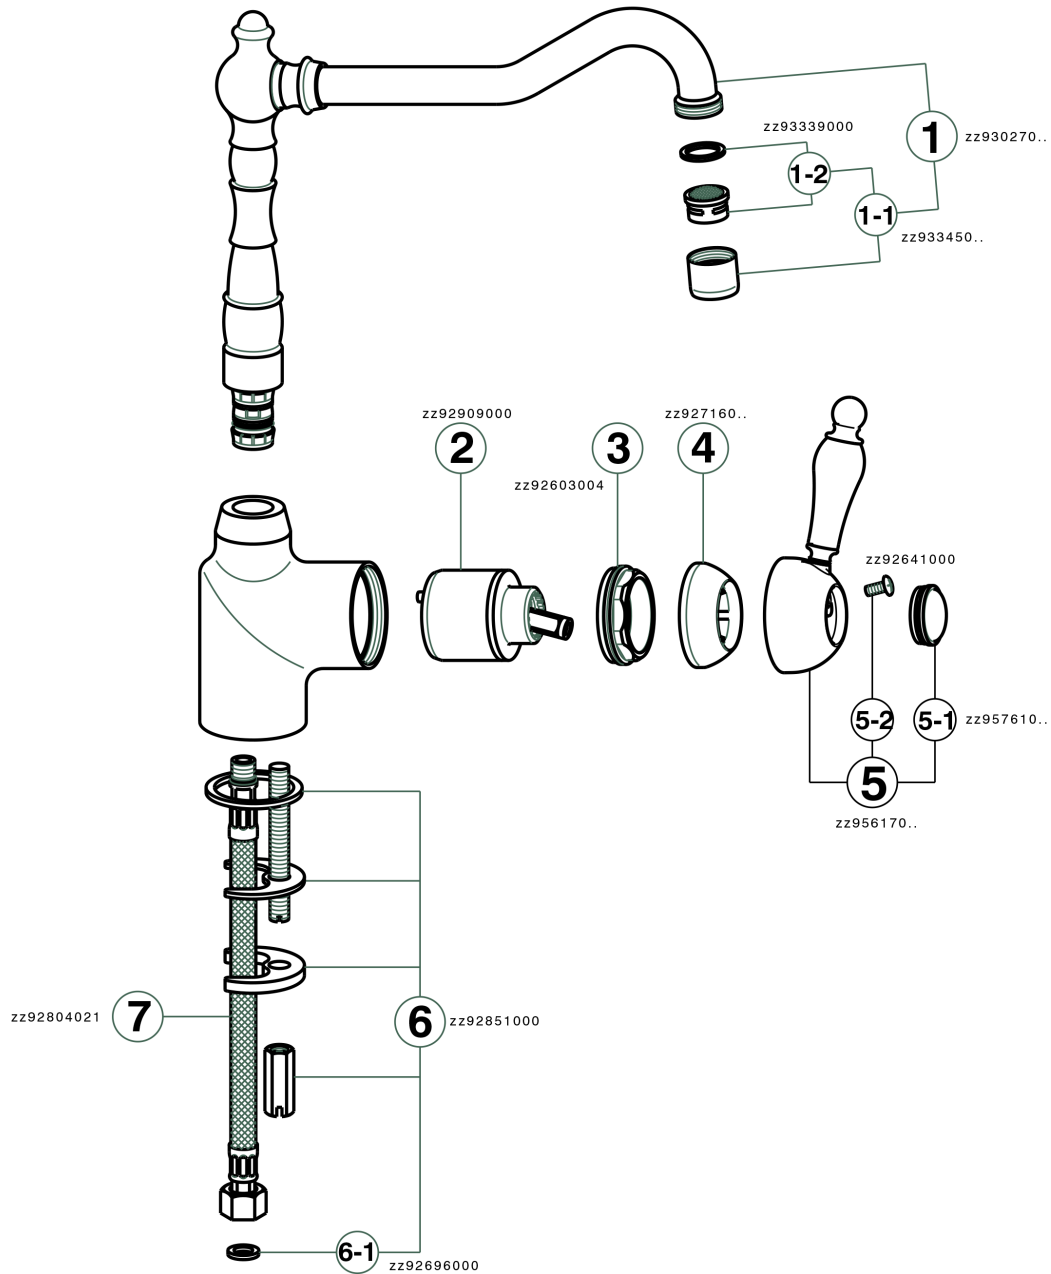

Single lever sink mixer ARCANA EMPRESS_EM002530

EM002530

<https://en.cisal.it/single-lever-sink-mixer-arcana-empress-em002530>

2026-04-24