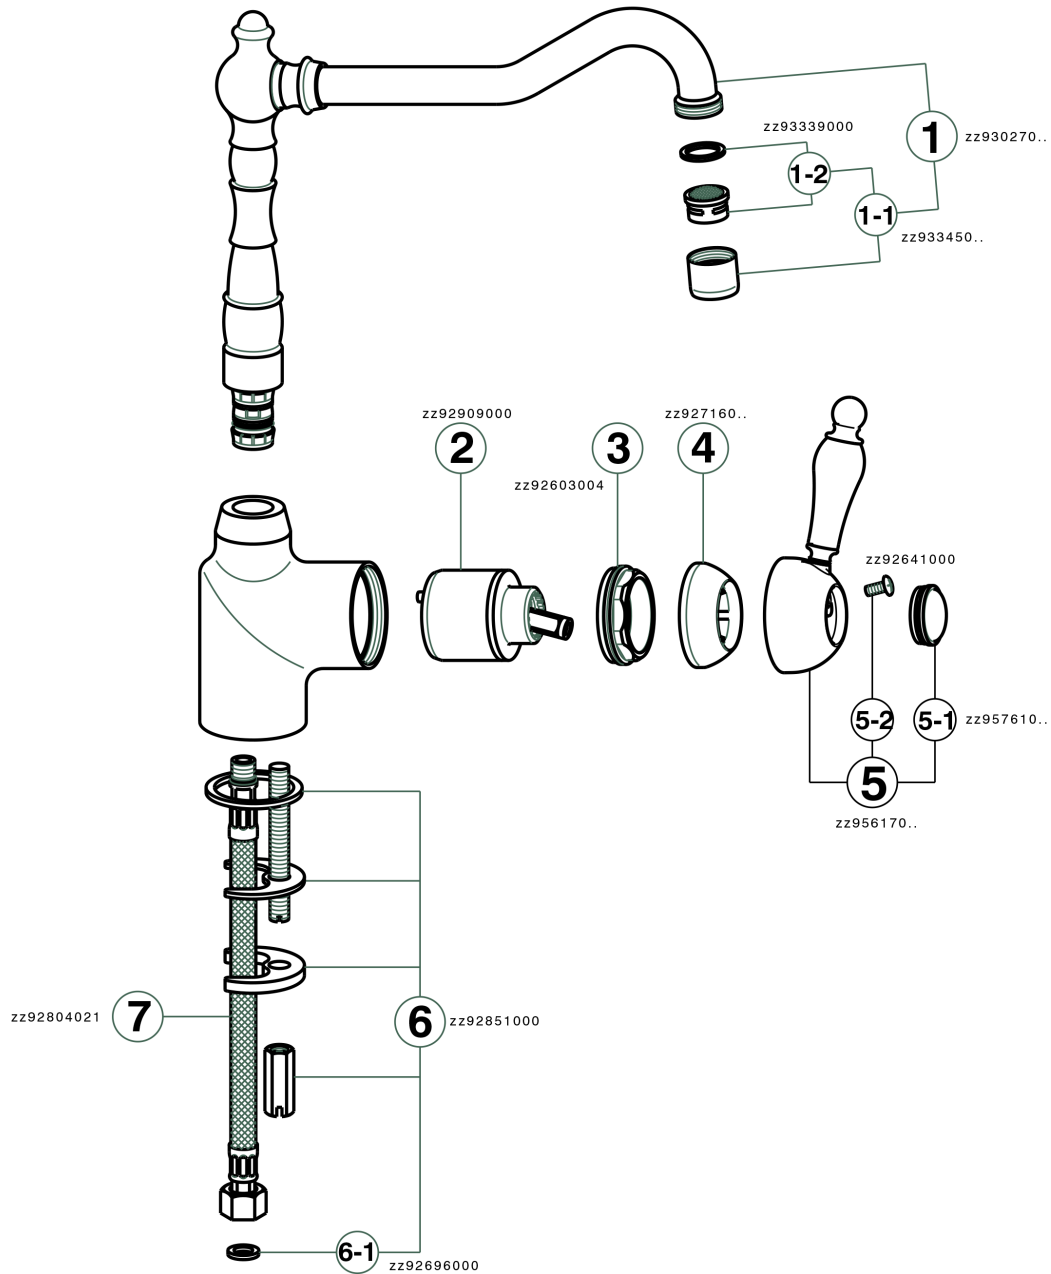

Single lever sink mixer ARCANA EMPRESS_EM002530

EM002530

<https://en.cisal.it/single-lever-sink-mixer-arcana-empress-em002530>

2026-06-04