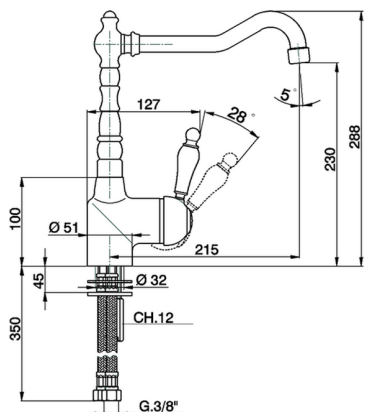

Single lever sink mixer ARCANA EMPRESS_EM002530

MODEL **EM002530**

Single lever sink mixer, swivel spout, G.3/8" stainless steel flexible hoses

AVAILABLE FINISHINGS

-  **21** 21 Chrome
-  **24** 24 Gold
-  **26** 26 Old Copper
-  **27** 27 Old Bronze
-  **2A** 2A Satin Brushed Nickel
-  **74** 74 Chrome/Gold

CHARACTERISTICS

Cartridge Spare Parts **ZZ92909000**

43 mm Cartridge

Single lever sink mixer ARCANA EMPRESS_EM002530

EM002530

<https://en.cisal.it/single-lever-sink-mixer-arcana-empress-em002530>

2026-06-05