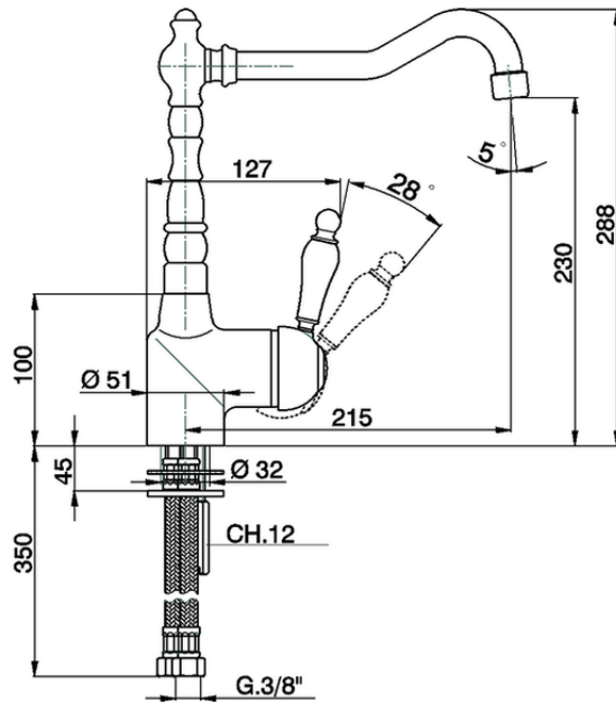

Single lever sink mixer ARCANA EMPRESS_EM002530

EM002530

<https://en.cisal.it/single-lever-sink-mixer-arcana-empress-em002530>

2026-06-04